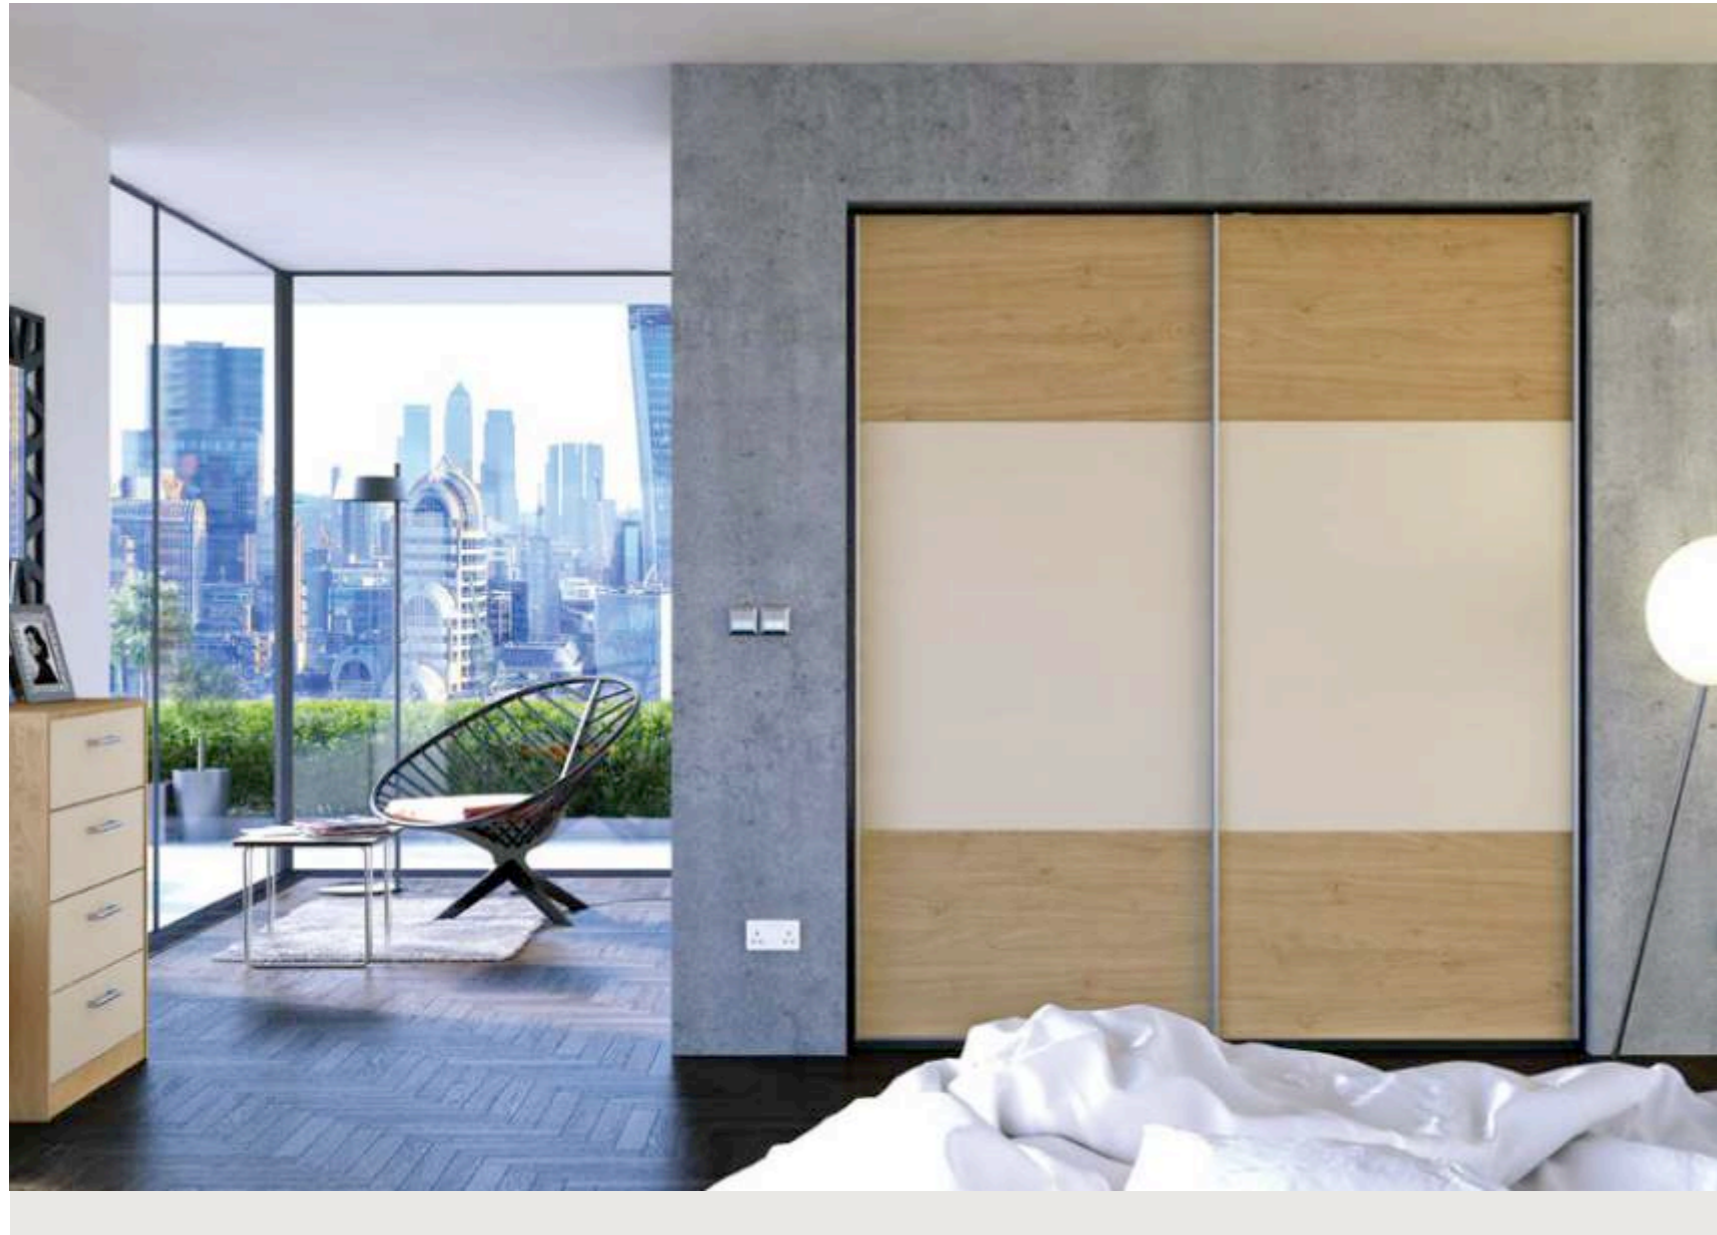

URBAN SMOOTH CASHMERE / URBAN NATURAL KENDAL OAK
PANEL COMBINATION: URBAN C