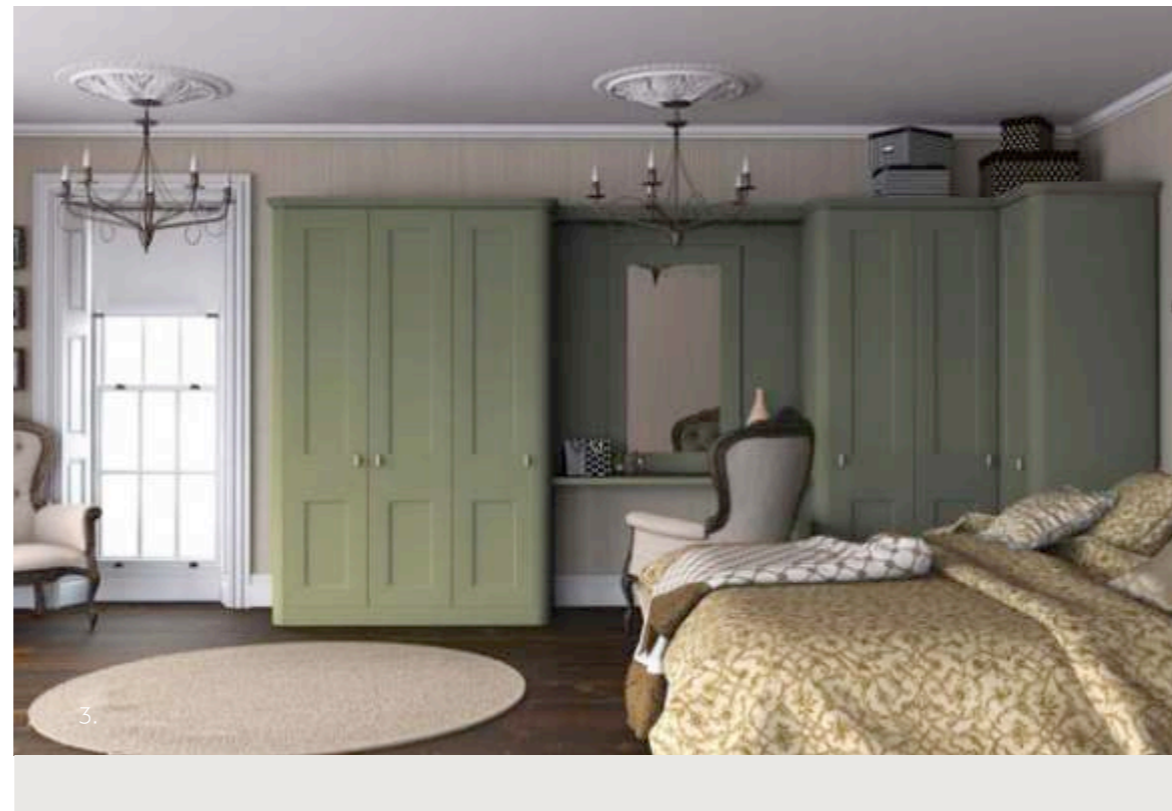

LAZIO HANDLE AVAILABLE IN 4 FINISHES
COPPER, WHITE, BLACK, SATIN CHROME
SEE PAGE 129.

BELLA LONDON CONCRETE / STYLE: LAZIO

VALORE ANTHRACITE FABRIC METAL / VALORE SMOOTH DUST GREY

- 1. Classic Matt
- 2. Classic Woodgrain
- 3. Classic Special
- 4. Classic Sloping