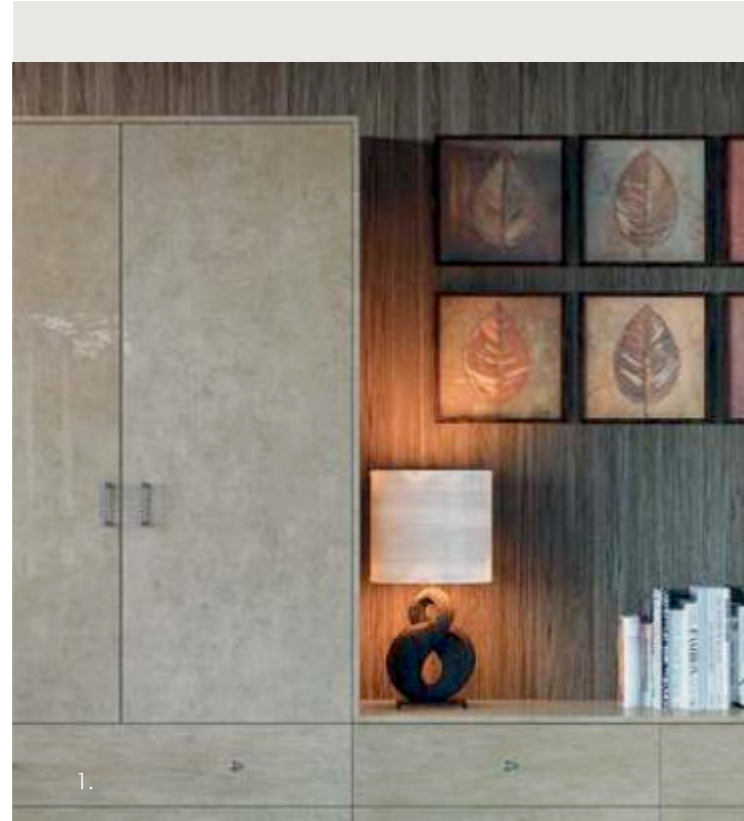

1.

2.

Contemporary COLLECTION

Make a contemporary statement. This collection will help you create a fresh and stylish Bedroom space, creating a serene and clutter-free atmosphere. The perfect retreat from a busy day, our space saving innovations will make your room feel peaceful and spacious.

We think of it as minimalist magic.

Contemporary Palette	10 - 11
Contemporary Gloss	12 - 31
Contemporary Matt	32 - 47
Contemporary Woodgrain	48 - 55
Contemporary Special	56 - 61

1. Contemporary Gloss
2. Contemporary Matt
3. Contemporary Woodgrain
4. Contemporary Special

3.

4.