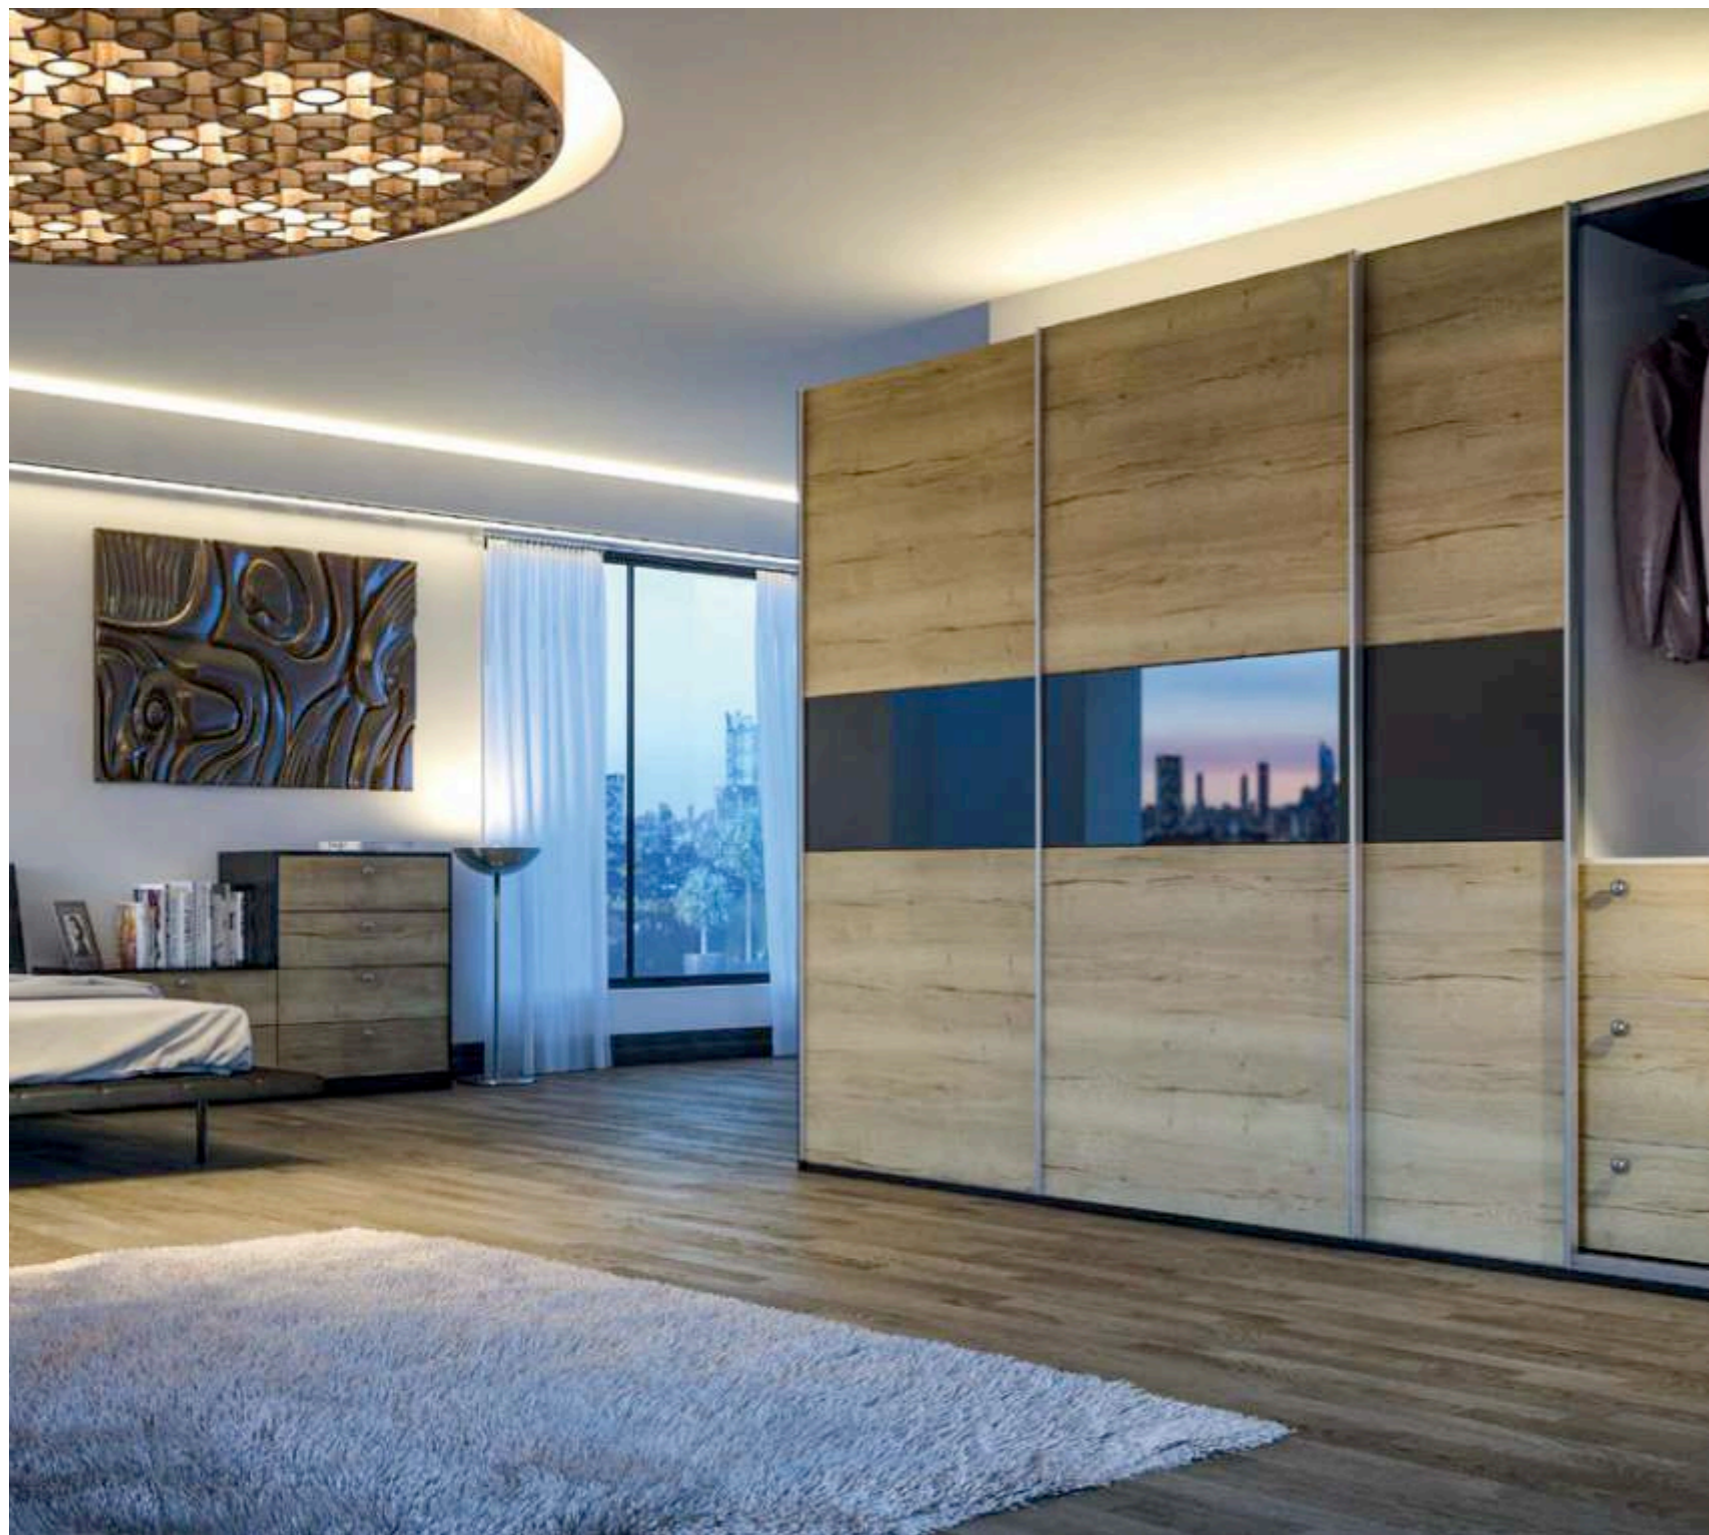

ULTRA HALIFAX NATURAL OAK / ULTRA ULTRAGLOSS BLACK
PANEL COMBINATION: ULTRA B

Sliding | ULTRA

ULTRA GLADSTONE TOBACCO OAK / ULTRA ULTRAGLOSS CREAM
PANEL COMBINATION: ULTRA D

UNIQUE MATT DOVE GREY
PANEL COMBINATION: UNIQUE STIKS A