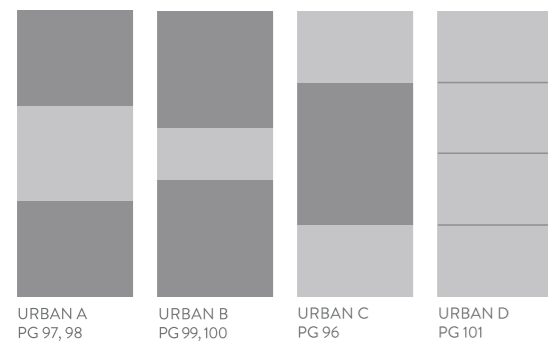

Urban Panel Combinations