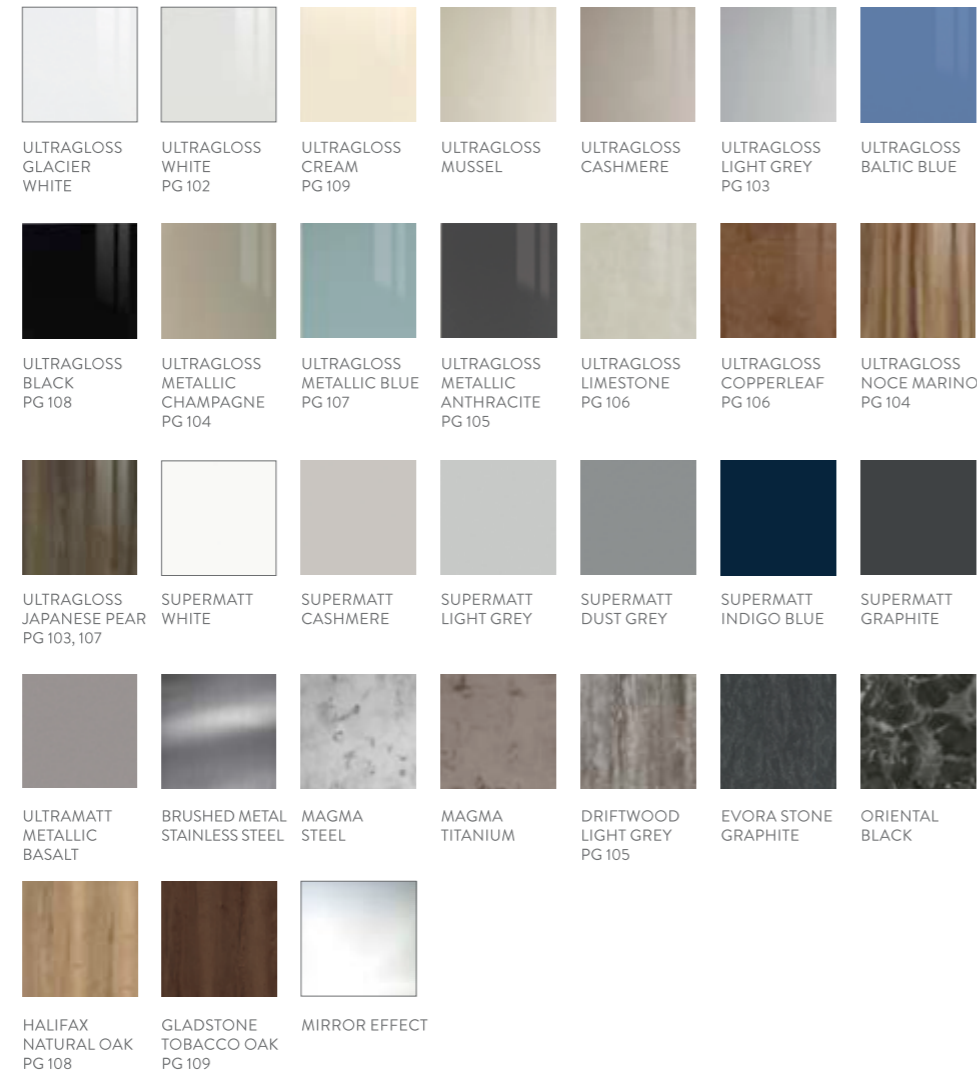

Sliding Palette	94 - 95
Sliding Urban	96 - 101
Sliding Ultra	102 - 109
Sliding Unique	110 - 115

Urban

12 colours that will add texture and depth to any room. Available in 4 panel combinations, see pages 96-101 for inspiration.

Urban Panel Combinations

Ultra

Exude class and sophistication with a choice of 31 colours available in ultragloss and ultramatt finishes. Available in 4 panel options. Inspiration awaits on pages 102-109.

Ultra Panel Combinations

Unique

Available in 30 colours and 5 door styles – Ashford, Cambridge, Groove, Stiks and Venice. Let your creativity shine with your colour and door style/panel combinations. See pages 110-115 for ideas.