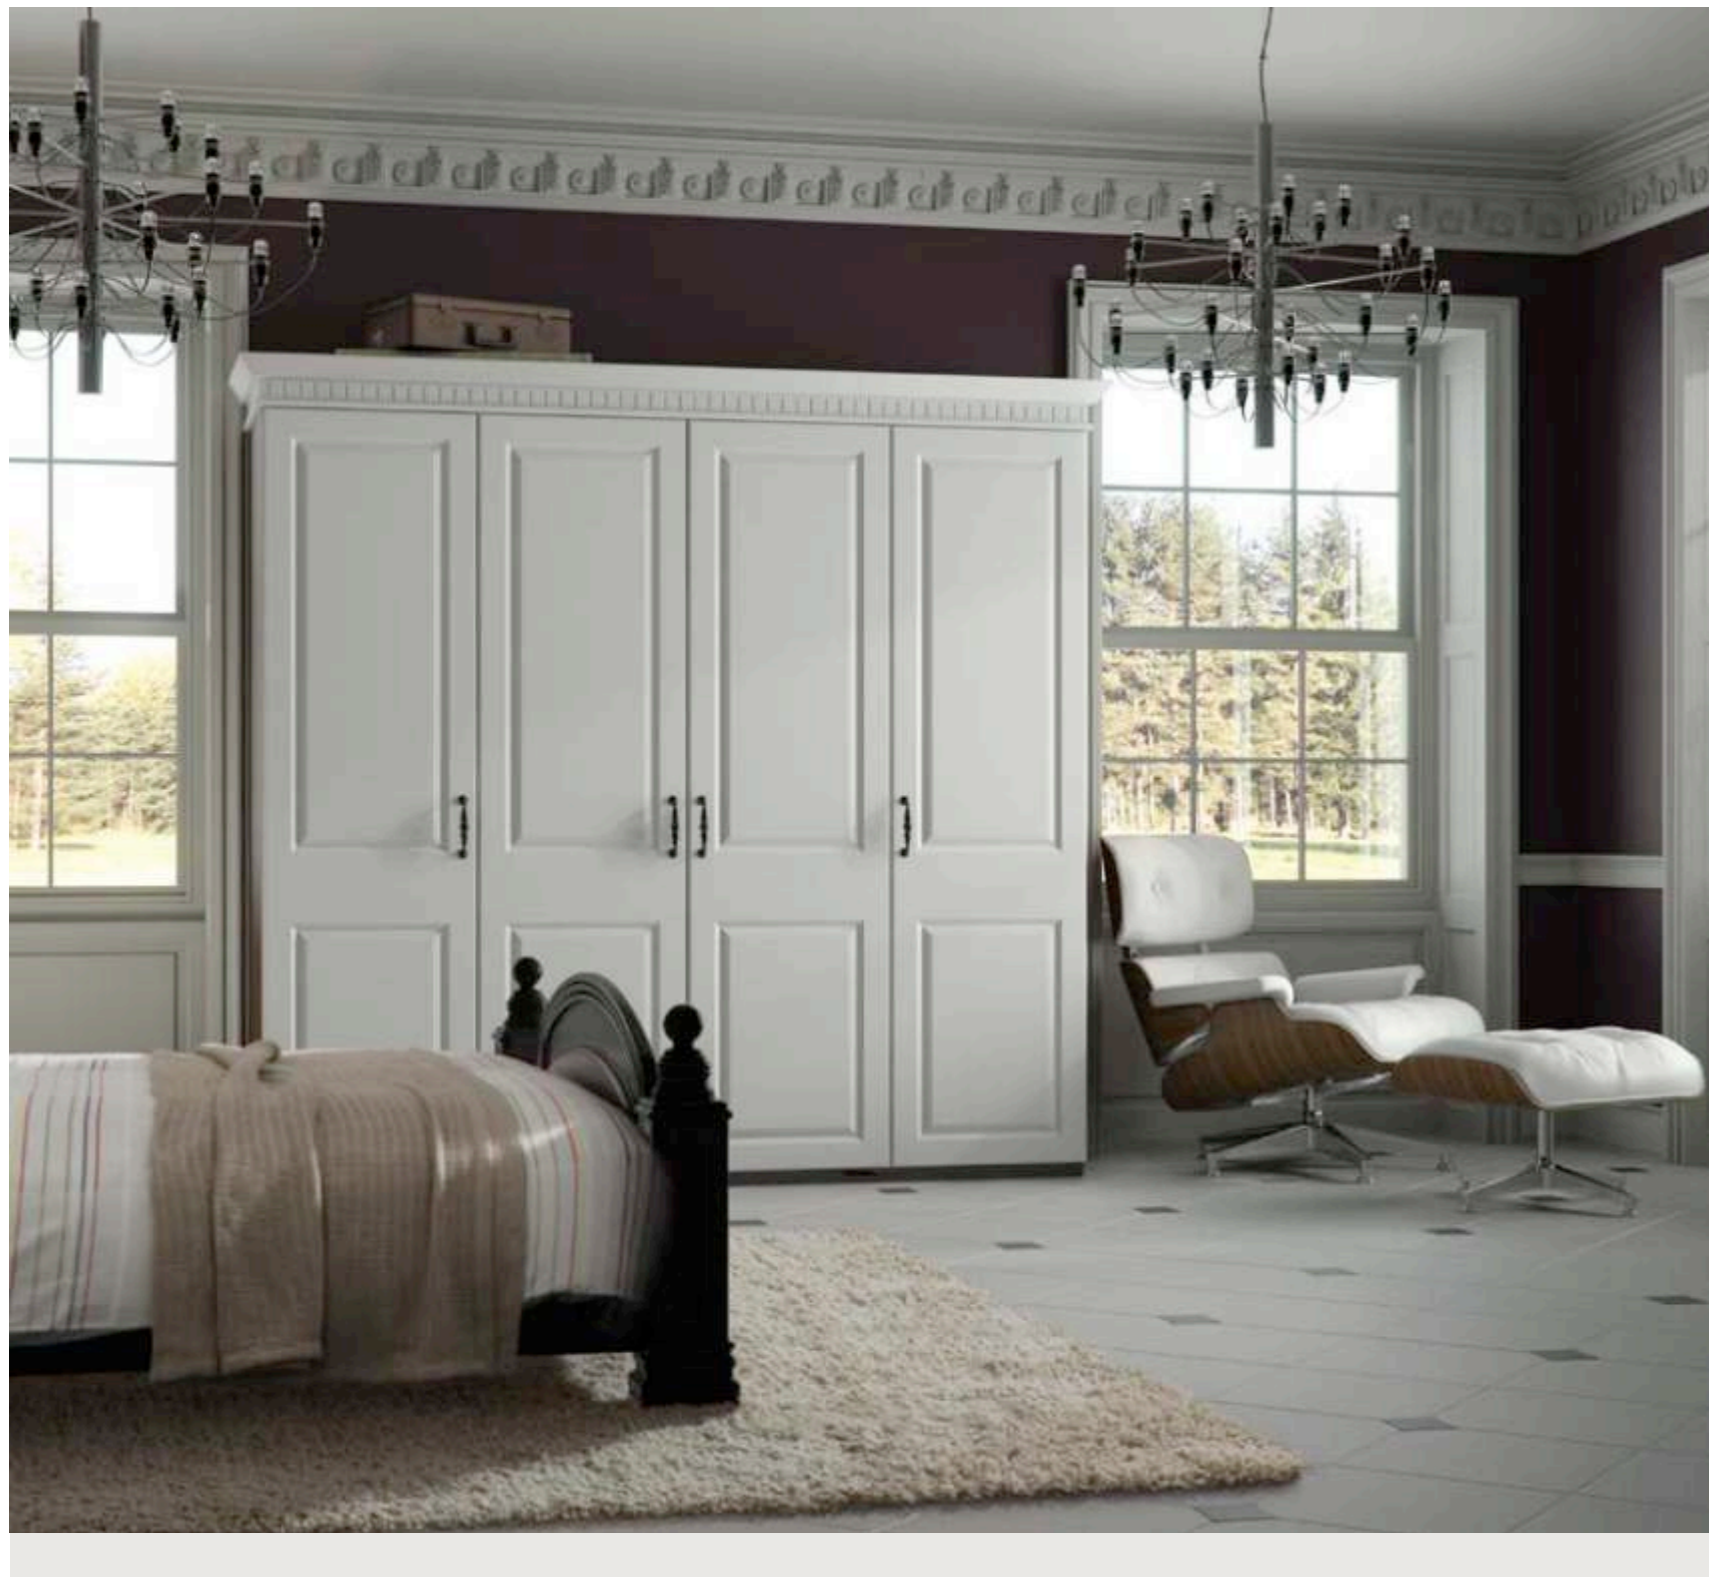

Special Option

BELLA
PAINTABLE
STYLE: CAMBRIDGE
PG 89

Sloping Option

BELLA
OPENGRAIN WHITE
STYLE: PALERMO
PG 90-91

TO VIEW ALL THE BLOSSOM AVENUE RANGES, COLOURS & STYLES GO TO PAGES 118-121

BELLA SATIN WHITE / STYLE: YORK