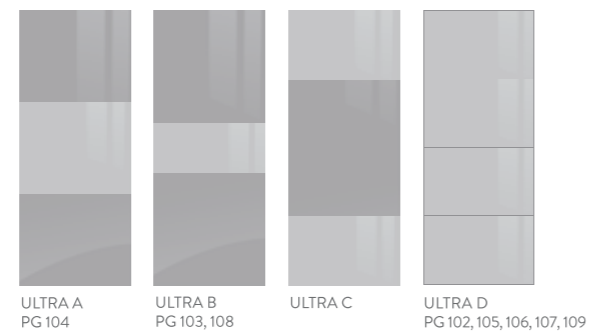

Ultra Panel Combinations