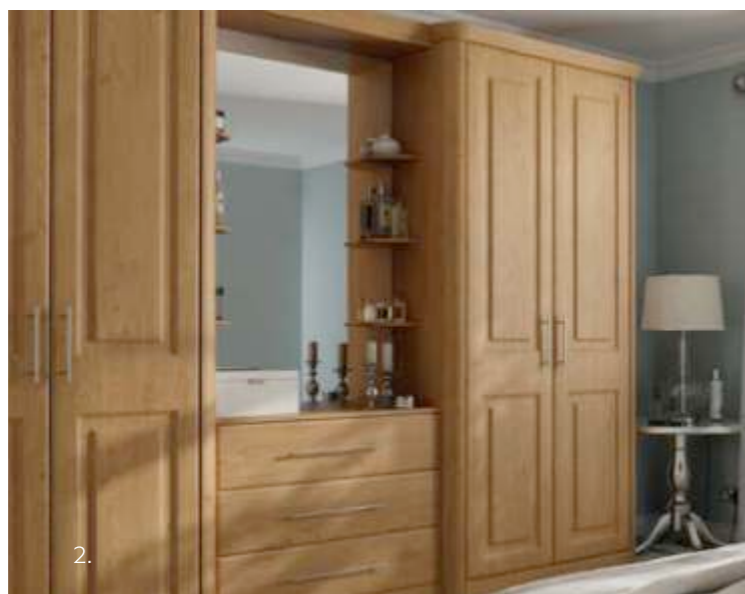

LAZIO HANDLE AVAILABLE IN 4 FINISHES
COPPER, WHITE, BLACK, SATIN CHROME
SEE PAGE 129.

BELLA LONDON CONCRETE / STYLE: LAZIO

VALORE ANTHRACITE FABRIC METAL / VALORE SMOOTH DUST GREY

- 1. Classic Matt
- 2. Classic Woodgrain
- 3. Classic Special
- 4. Classic Sloping