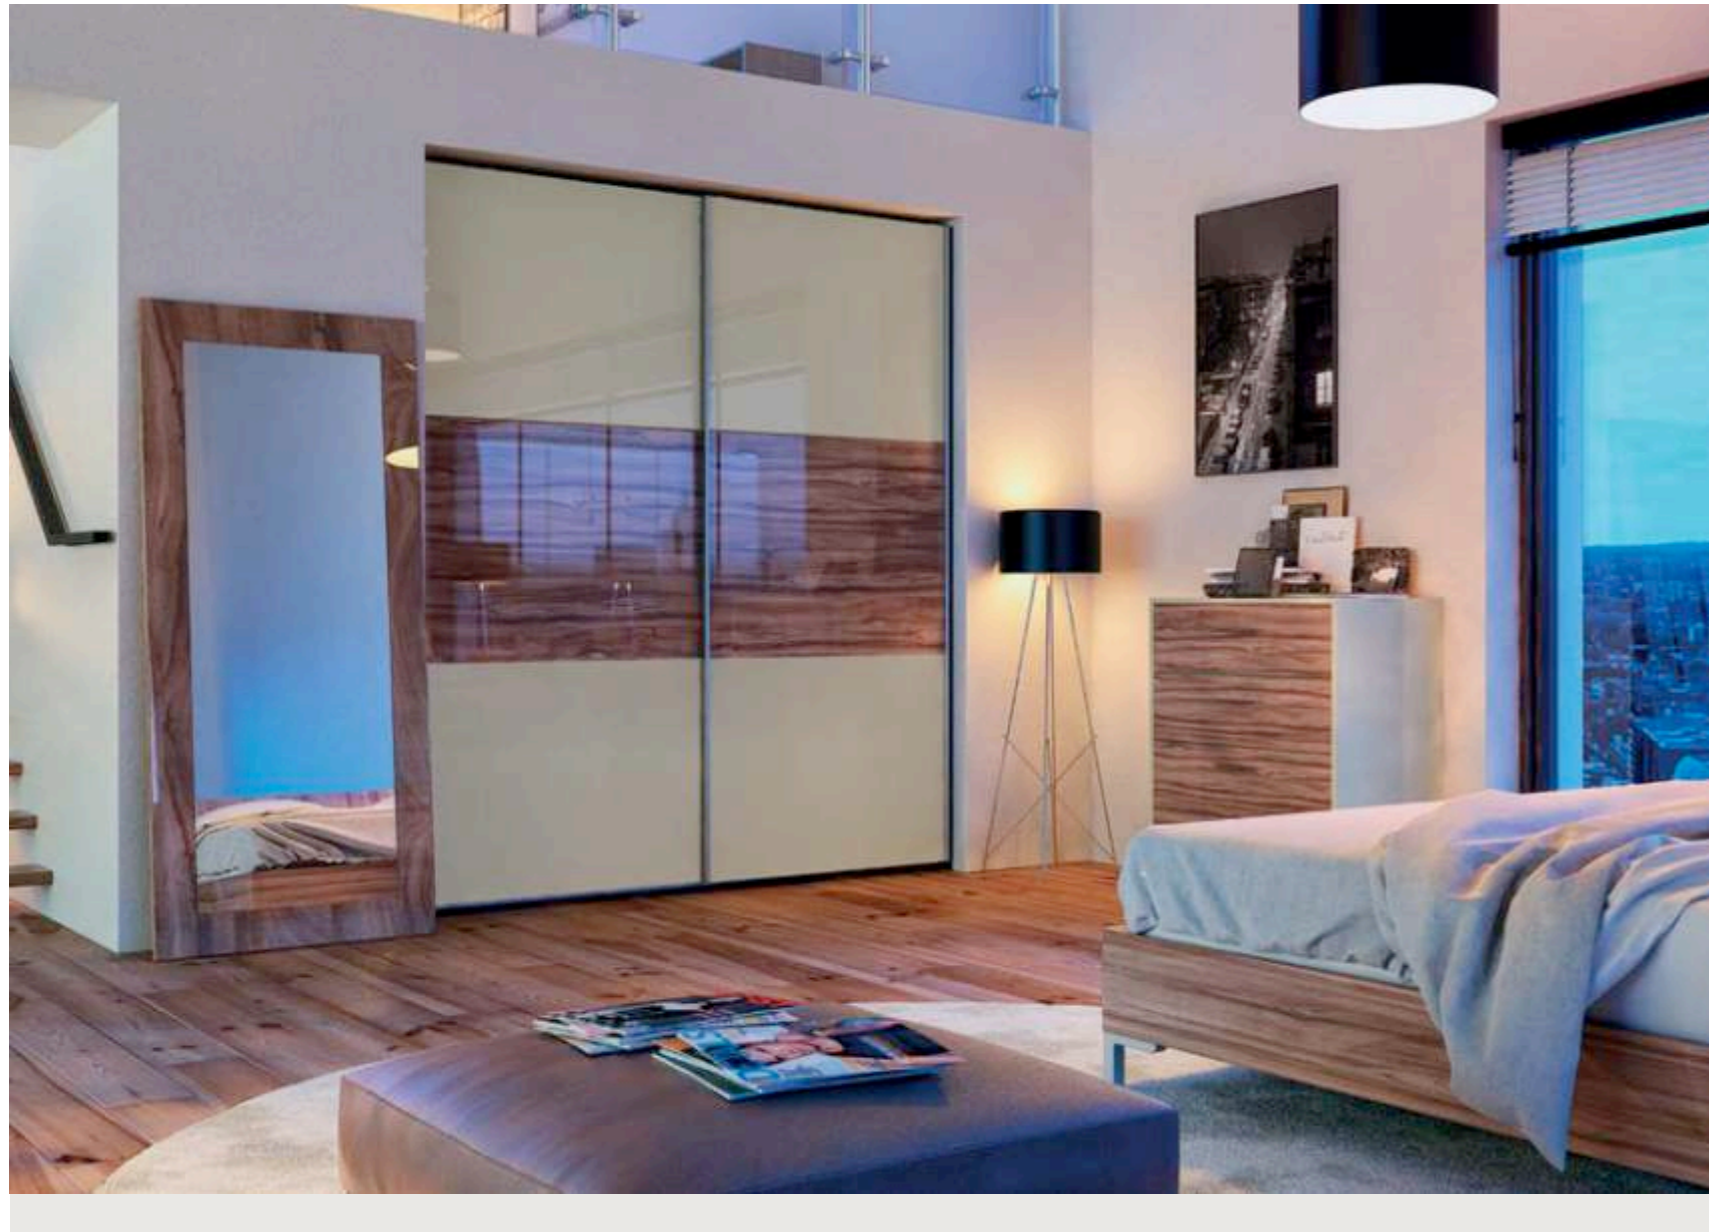

ULTRA ULTRAGLOSS WHITE
PANEL COMBINATION: ULTRA D

Sliding | ULTRA

ULTRA ULTRAGLOSS LIGHT GREY / ULTRA ULTRAGLOSS JAPANESE PEAR
PANEL COMBINATION: ULTRA B

ULTRA DRIFTWOOD LIGHT GREY / ULTRA ULTRAGLOSS METALLIC ANTHRACITE
PANEL COMBINATION: ULTRA D