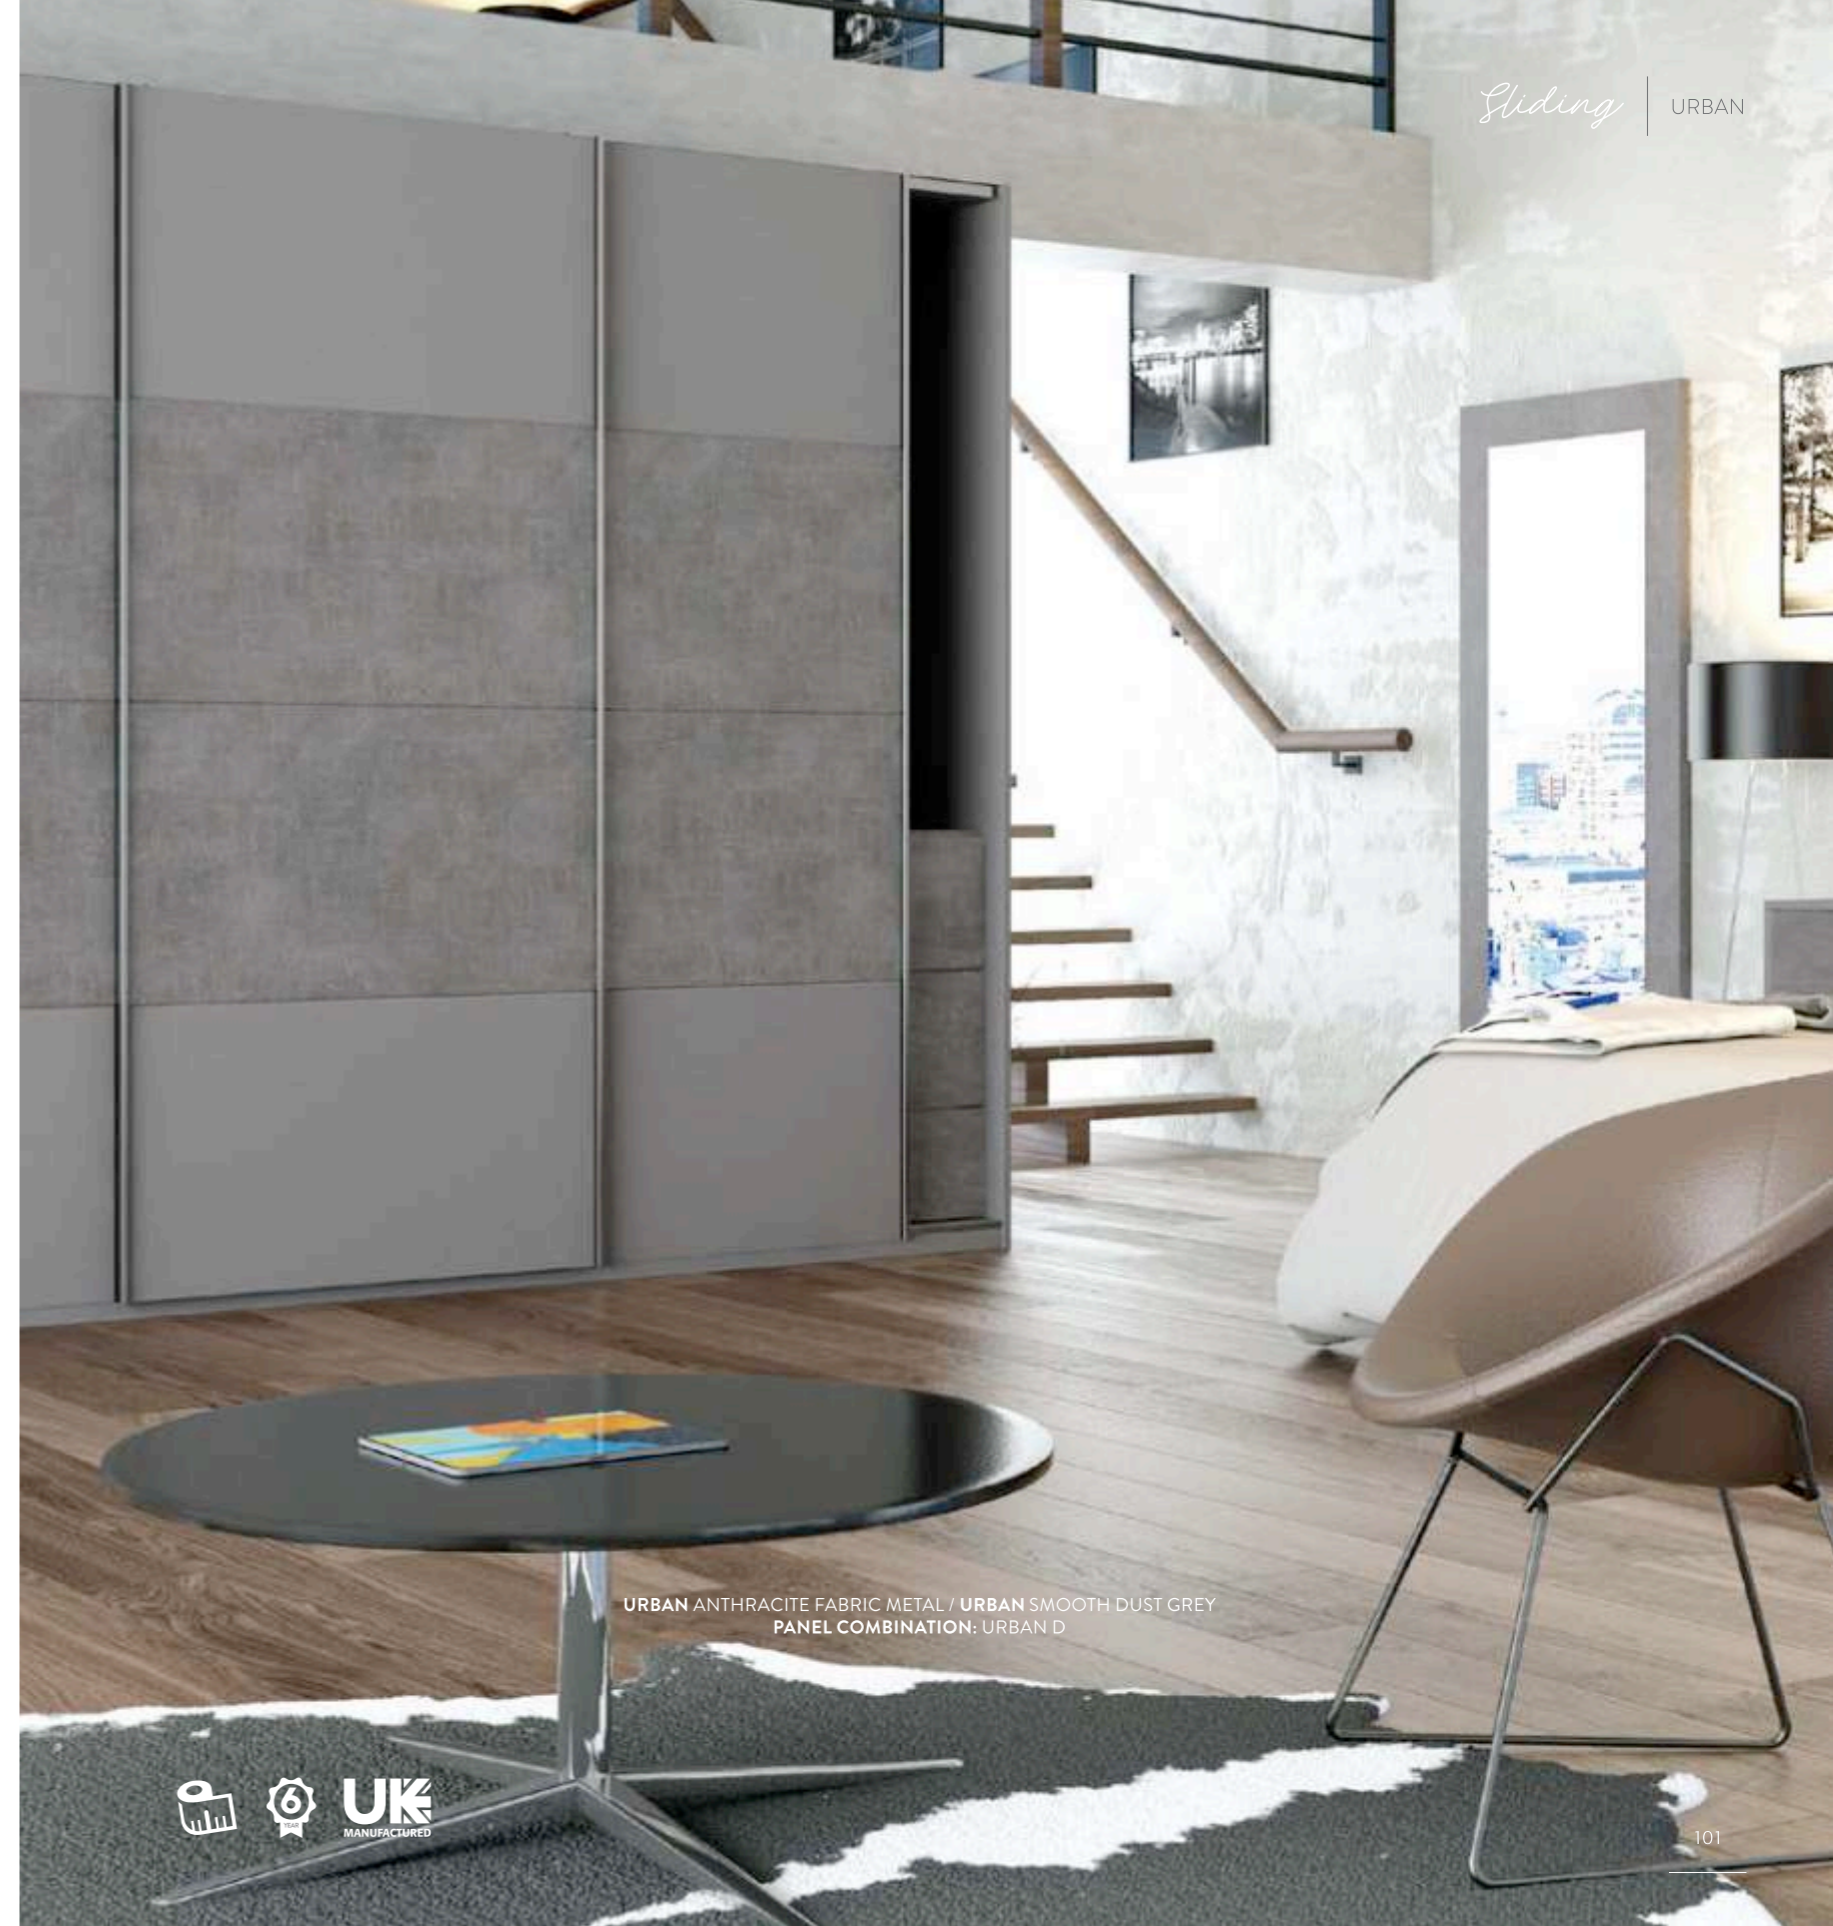

URBAN ANTHRACITE FABRIC METAL / URBAN SMOOTH DUST GREY
PANEL COMBINATION: URBAN D