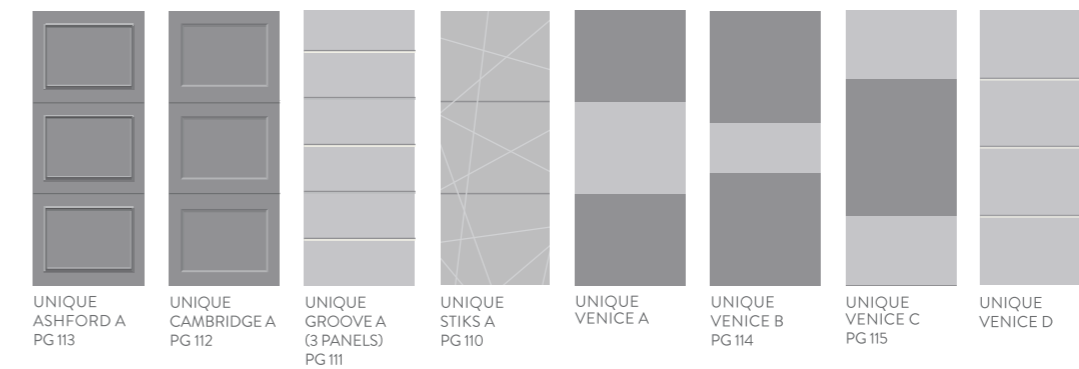

Unique Panel Combinations