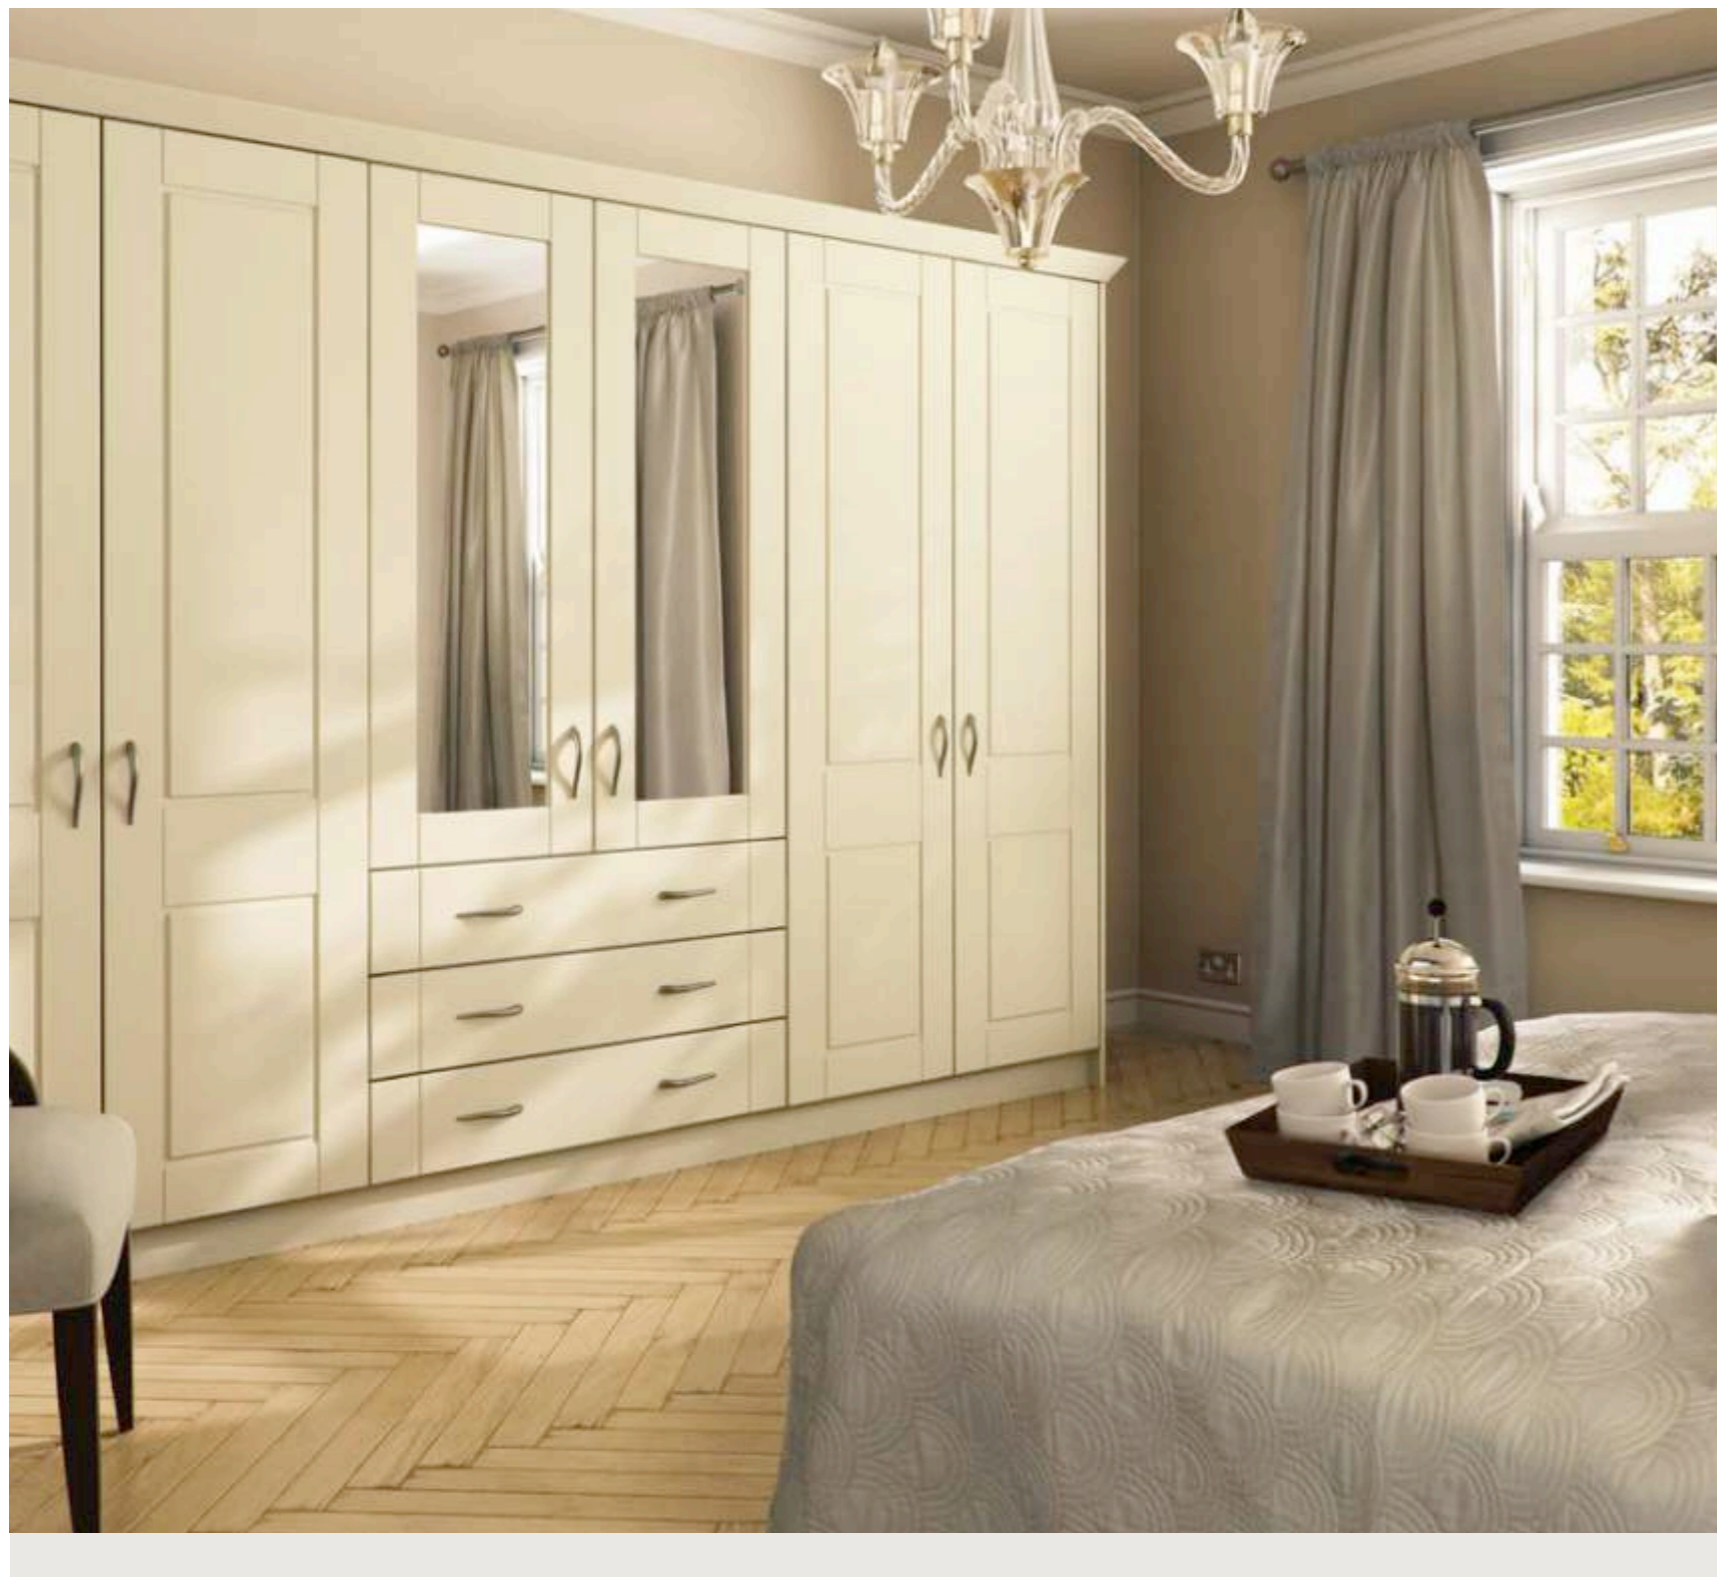

BELLA ALABASTER / STYLE: SURREY