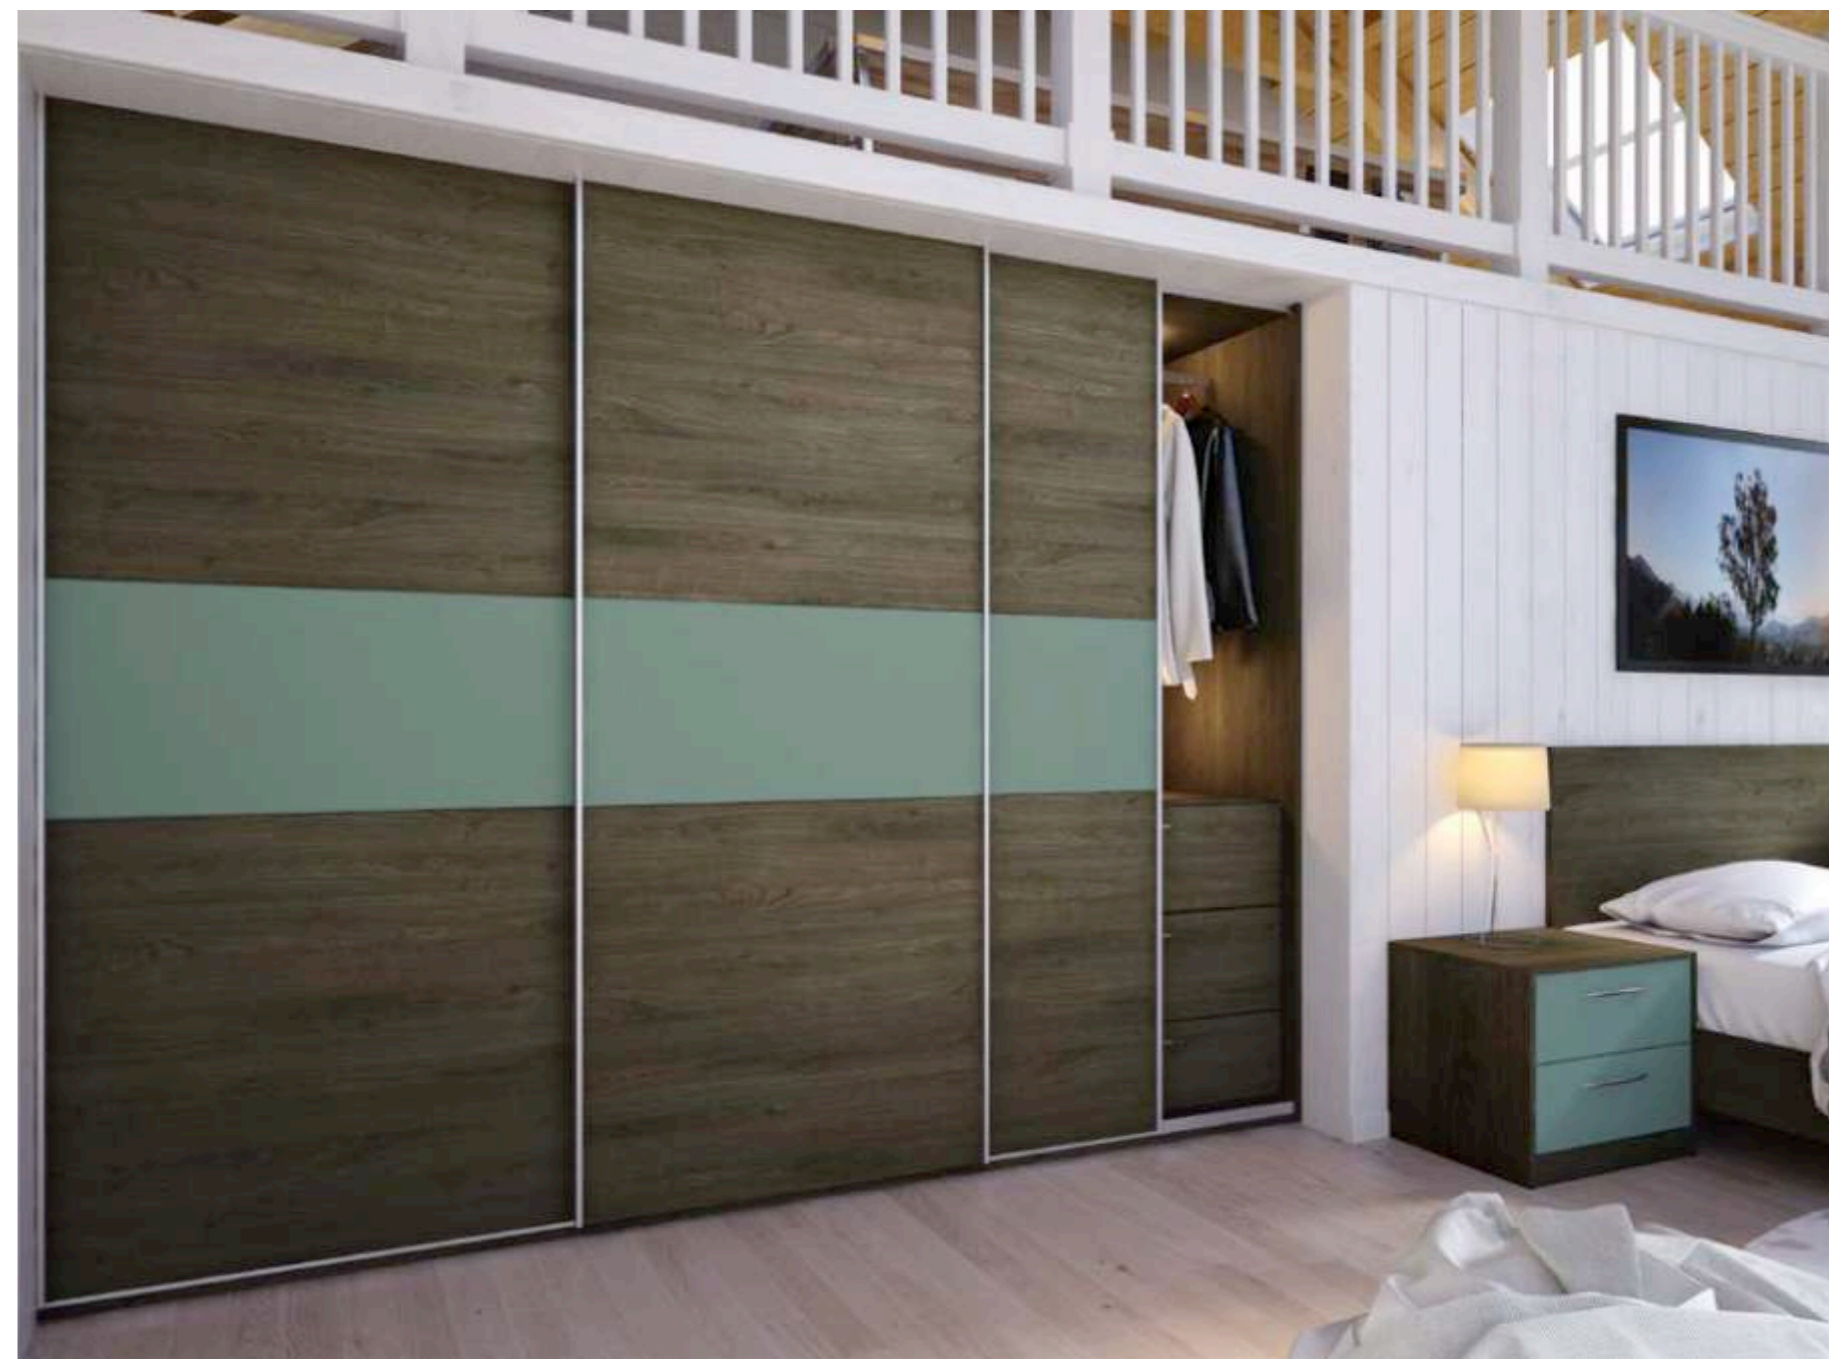

URBAN GRAPHITE DENVER OAK / URBAN SMOOTH FJORD
PANEL COMBINATION: URBAN B