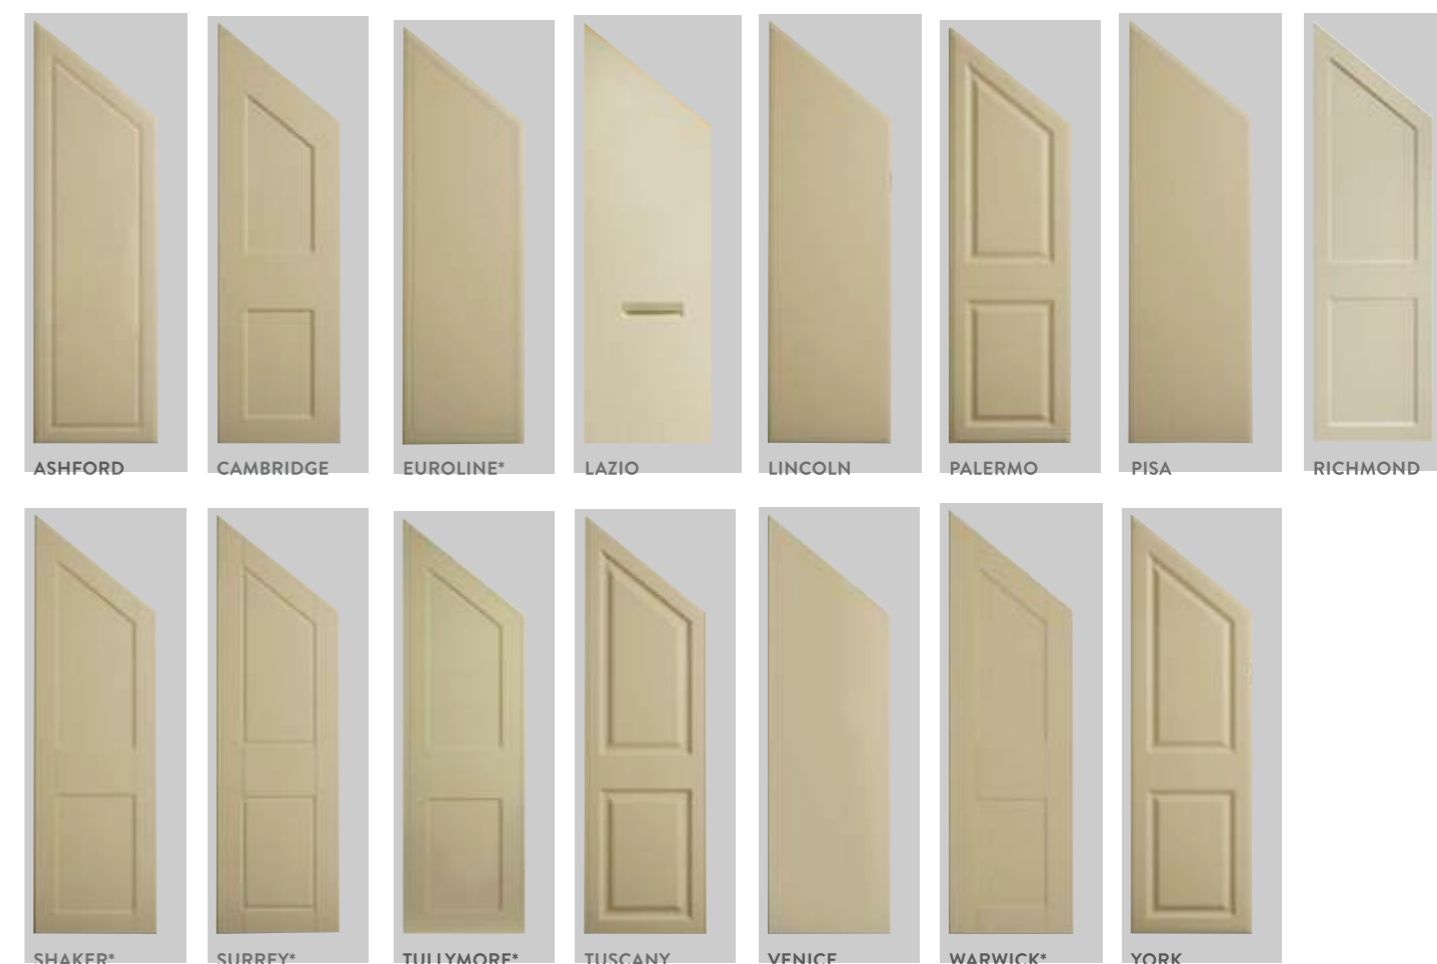

Sloping Ceiling Options

SUITABLE FOR USE IN LOFT CONVERSIONS, TO CREATE AN UNDER STAIRS STORAGE SPACE OR WORK AREA, OR IN ANY EXISTING ROOM WITH A SLOPING CEILING.

Sloping Doors are available to suit any angle or slope.

Sloping Doors are available in the 14 styles shown and most of the 35 colours. (See page 120)
*Styles marked are not available in High Gloss Colours.

Sloping Doors are not available in glazed door options.