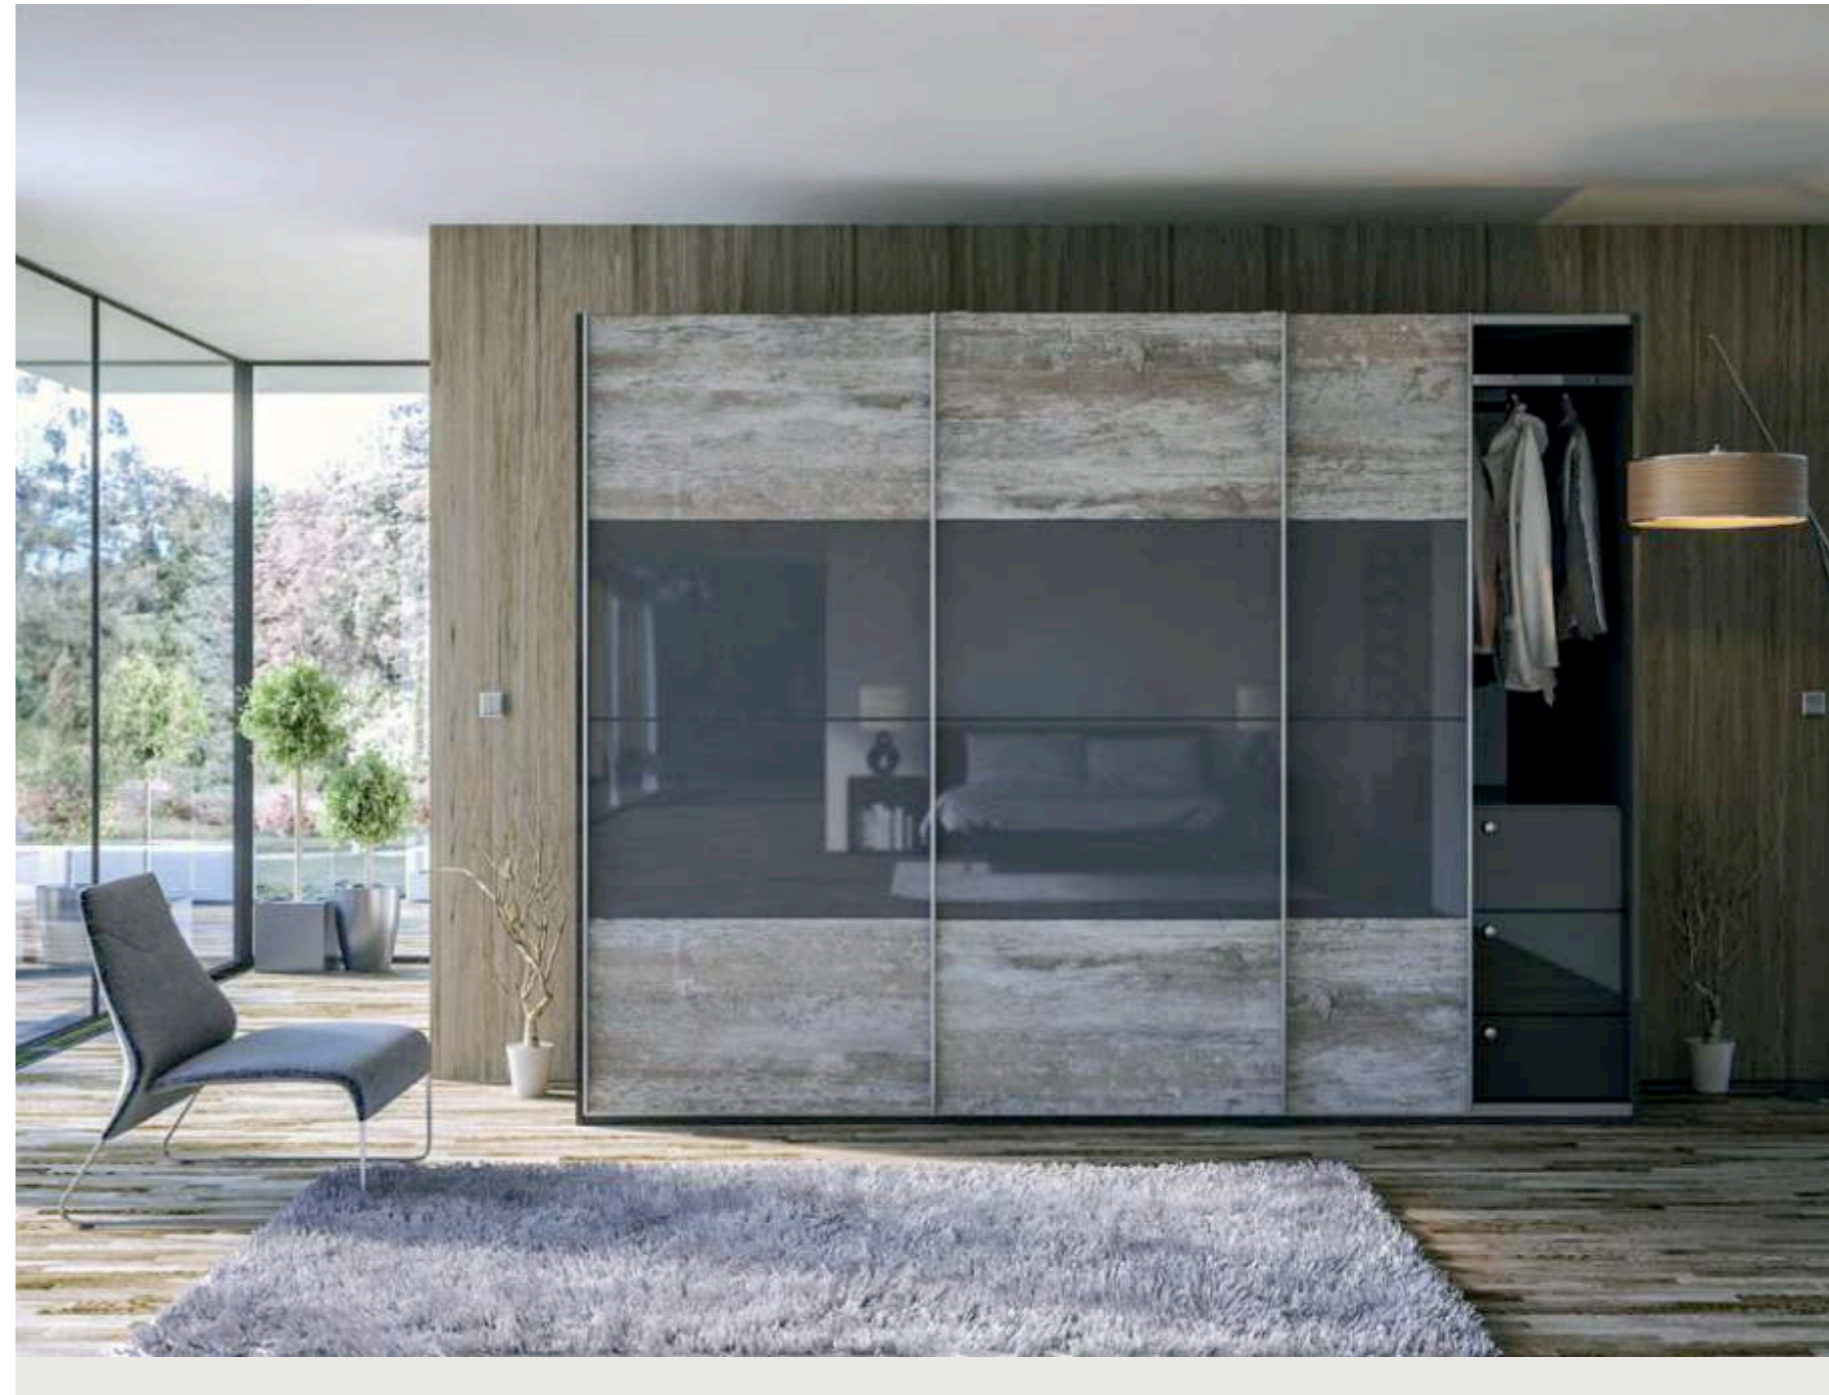

ULTRA ULTRAGLOSS LIGHT GREY / ULTRA ULTRAGLOSS JAPANESE PEAR
PANEL COMBINATION: ULTRA B

ULTRA DRIFTWOOD LIGHT GREY / ULTRA ULTRAGLOSS METALLIC ANTHRACITE
PANEL COMBINATION: ULTRA D