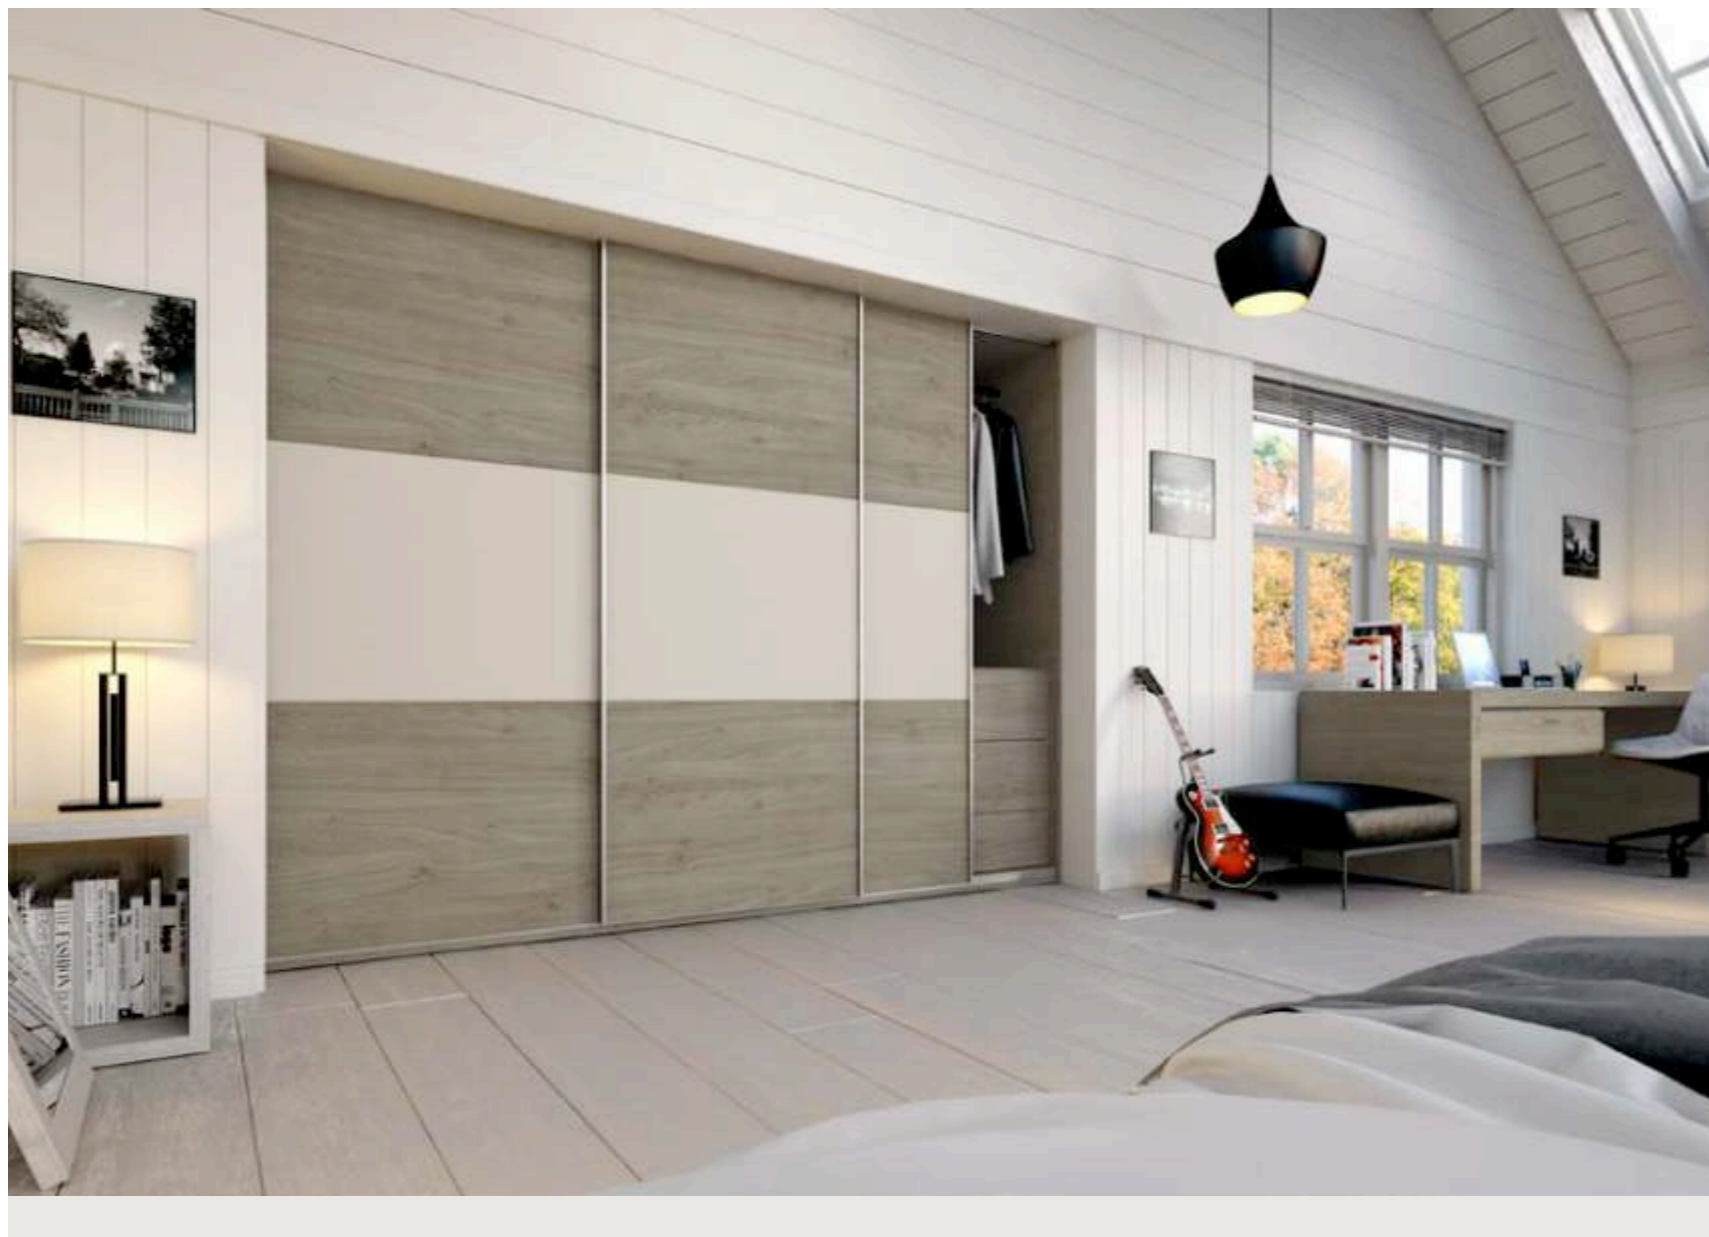

Unique Panel Combinations

URBAN SMOOTH CASHMERE / URBAN NATURAL KENDAL OAK
PANEL COMBINATION: URBAN C

URBAN GRAPHITE DENVER OAK / URBAN SMOOTH CASHMERE
PANEL COMBINATION: URBAN A

SUPER SLIDER

Create the ultimate chill out space by getting creative with combination panels.
Pair with brightly painted walls or panelling for an effortlessly cool vibe.