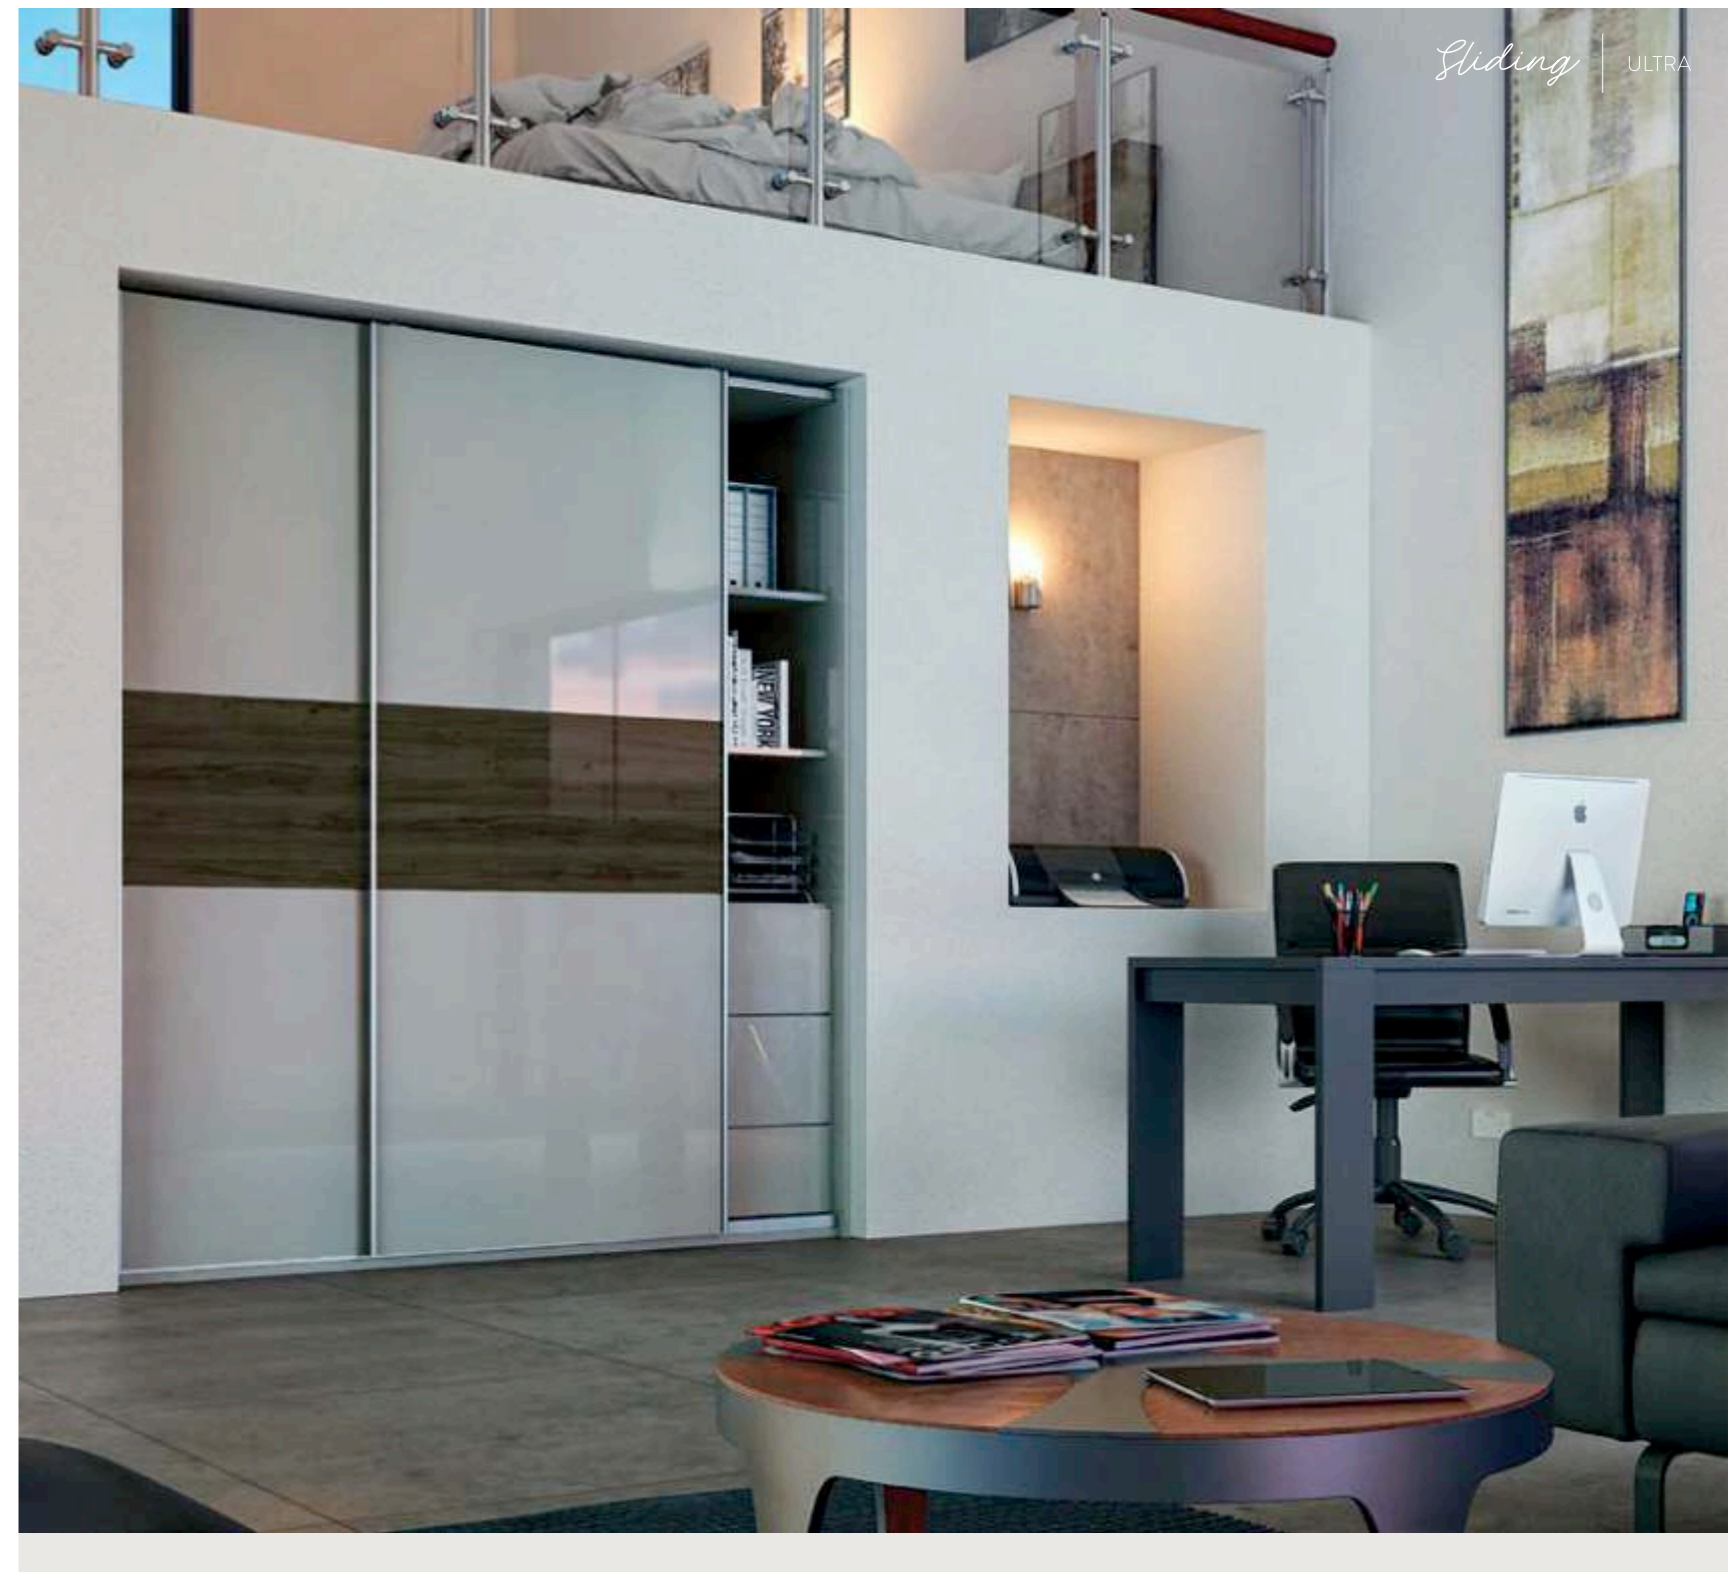

Sliding | ULTRA