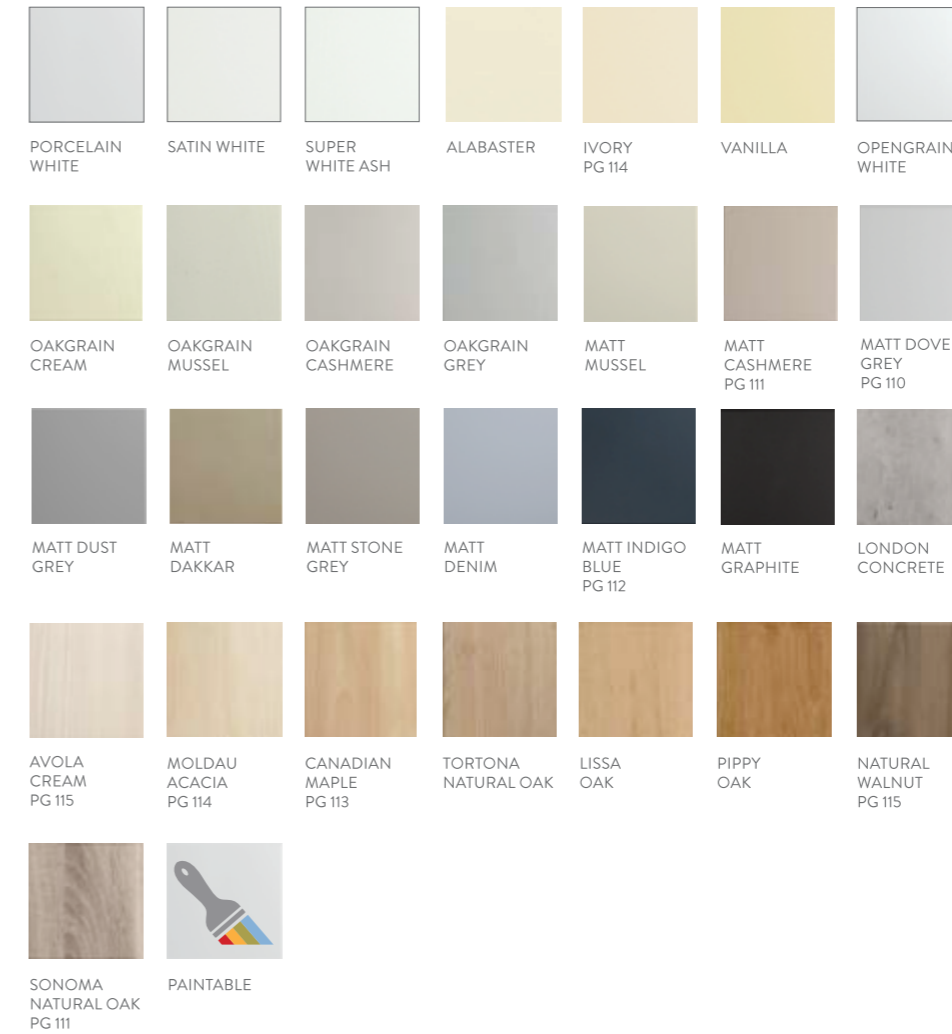

Sliding Palette	94 - 95
Sliding Urban	96 - 101
Sliding Ultra	102 - 109
Sliding Unique	110 - 115

Urban

12 colours that will add texture and depth to any room. Available in 4 panel combinations, see pages 96-101 for inspiration.

Urban Panel Combinations

Ultra

Exude class and sophistication with a choice of 31 colours available in ultragloss and ultramatt finishes. Available in 4 panel options. Inspiration awaits on pages 102-109.

Ultra Panel Combinations

Unique

Available in 30 colours and 5 door styles – Ashford, Cambridge, Groove, Stiks and Venice. Let your creativity shine with your colour and door style/panel combinations. See pages 110-115 for ideas.