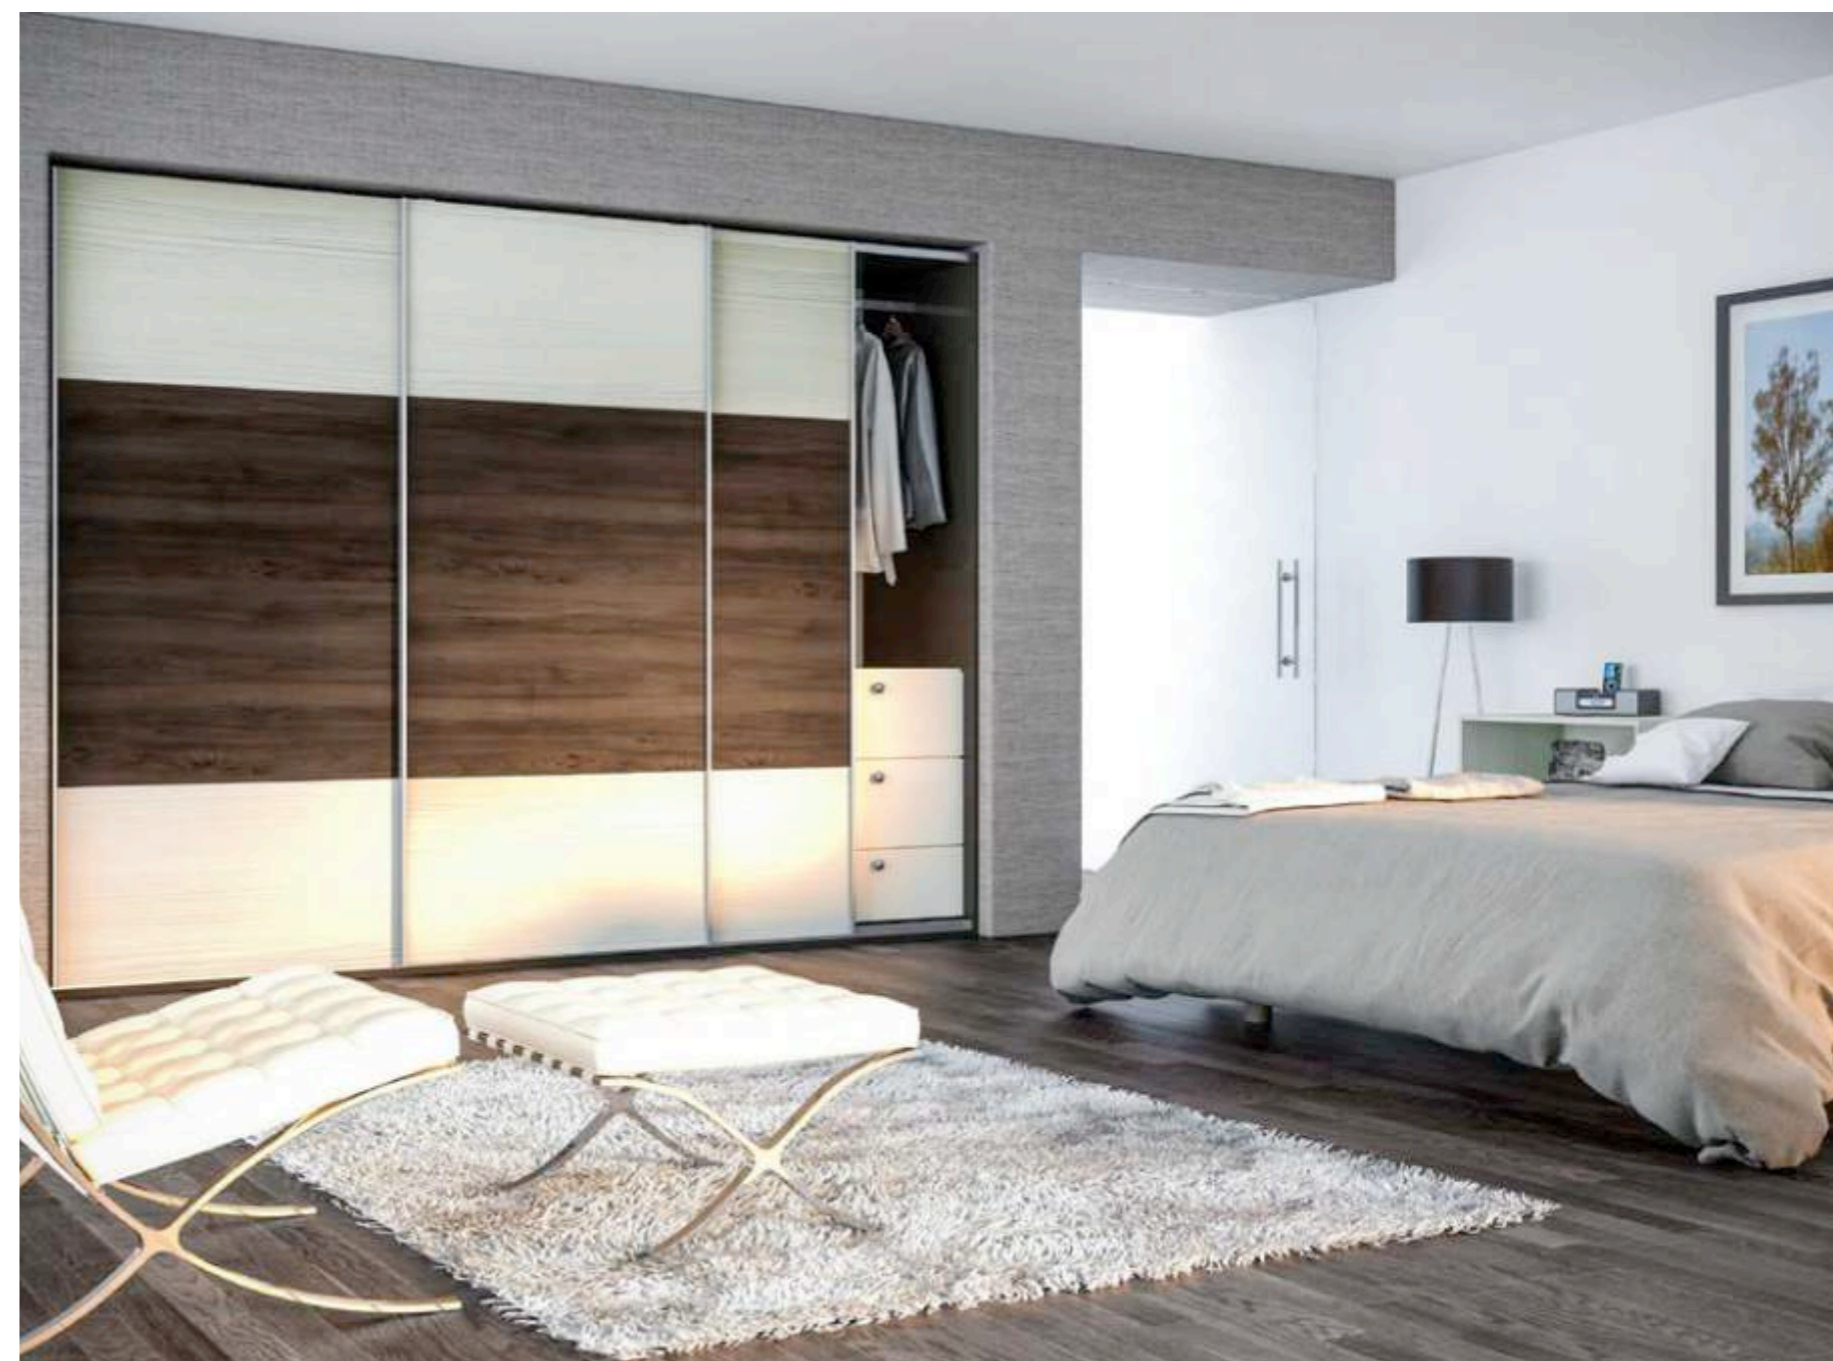

UNIQUE AVOLA CREAM / UNIQUE NATURAL WALNUT
PANEL COMBINATION: UNIQUE VENICE C

UNIQUE MOLDAU ACACIA / UNIQUE IVORY
PANEL COMBINATION: UNIQUE VENICE B

Handleless Door options

HANDLELESS DESIGN IS RIGHT ON TREND. WE HAVE A RANGE OF OPTIONS TO HELP YOU CREATE THE PERFECT SLEEK, MINIMALIST LOOK.