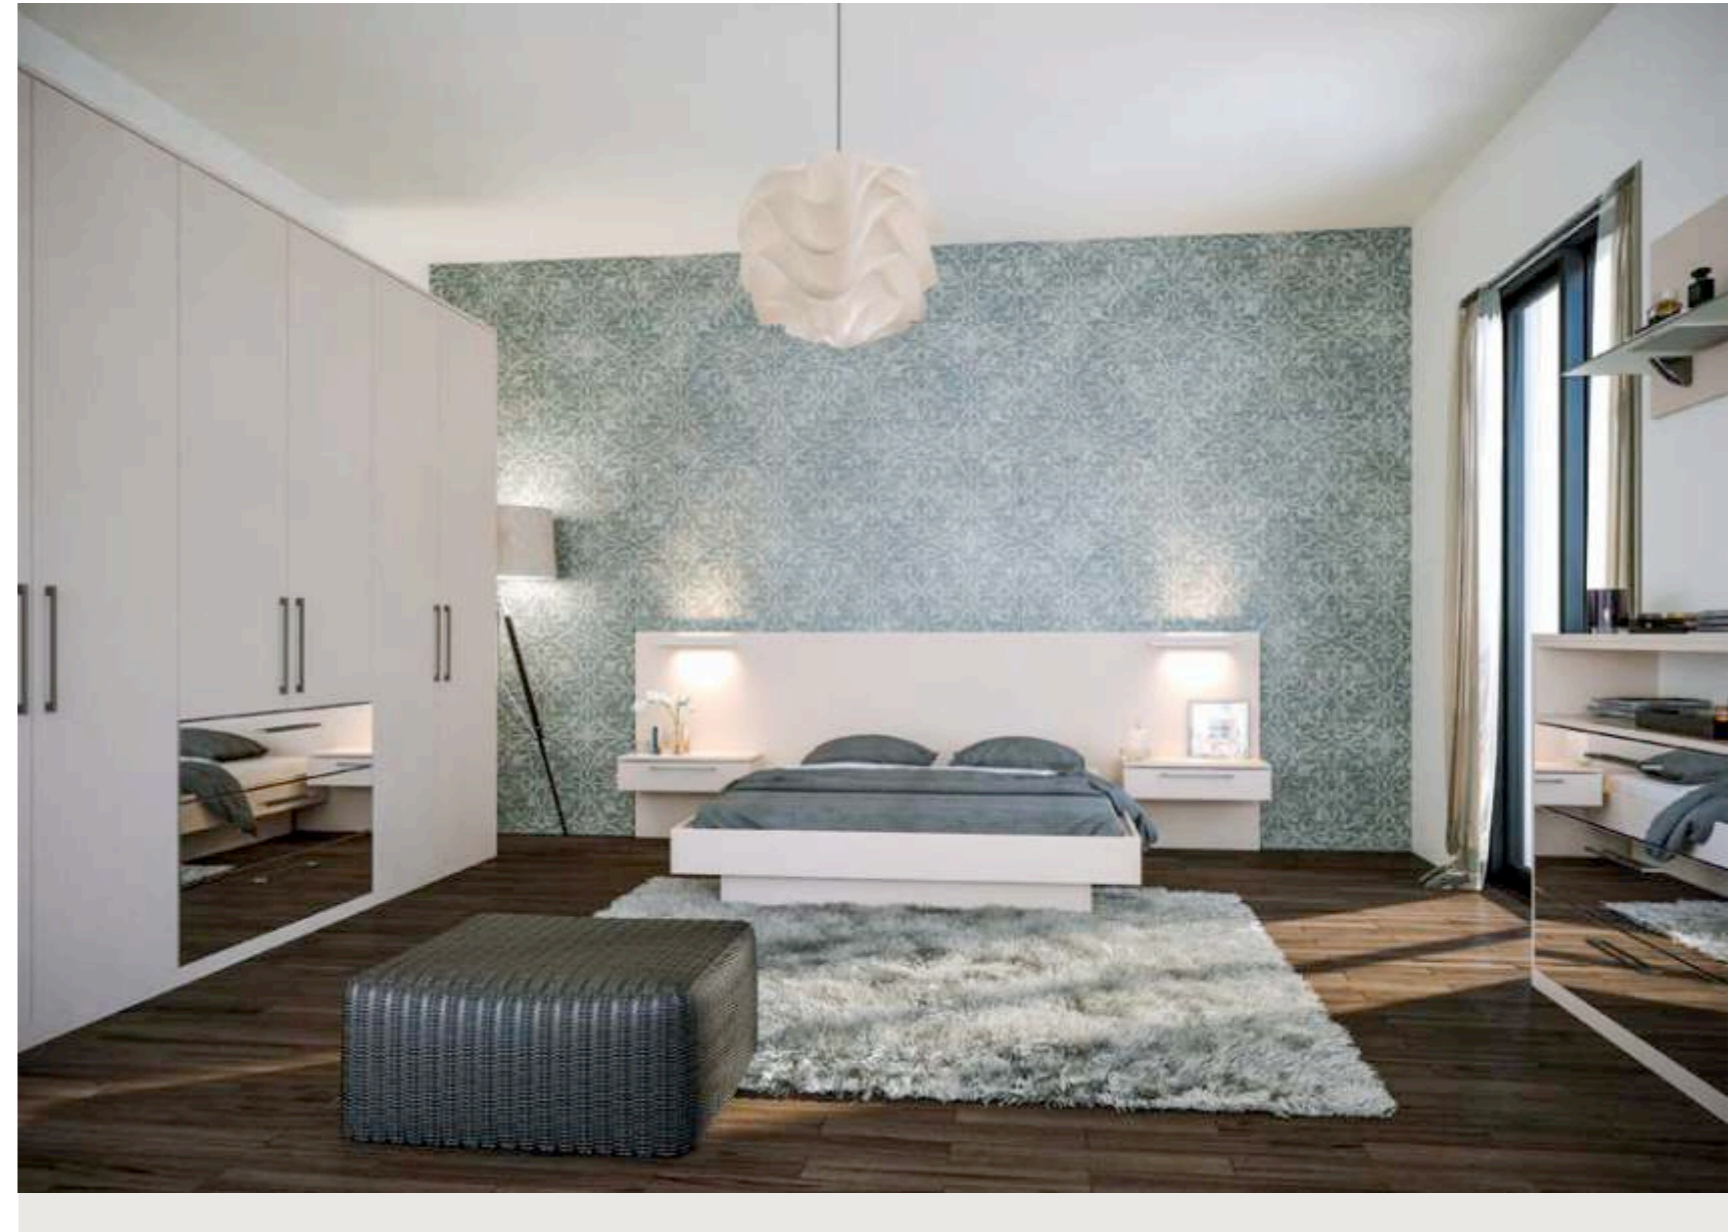

ZURFIZ SUPERMATT DUST GREY / ZURFIZ SUPERMATT LIGHT GREY

ZURFIZ SUPERMATT CASHMERE / ZURFIZ MIRROR EFFECT